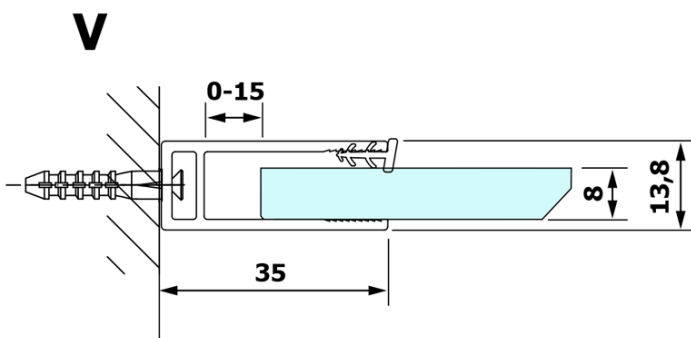

VARIO GOLD One-piece shower glass panel, wall-mount, smoked glass, 1100 mm

Order code: GX1311GX1016

Basic information

Brand: Gelco
Series: VARIO

Size

Height: 2000 mm
Depth: 1100 mm

Properties

Profile colour: Gold
Shape: Single-wall fixed screen
Glass colour: Smoked glass
Glass finish: Coated glass
Glass thickness: 8 mm
Weight / Piece: 60.0 kg
Packaging: 2 Piece
Warranty: 3 years

We recommend buy

1 Piece VARIO shower screen wall support bar 1400mm, gold (Order code: GX2216)

VARIO GOLD One-piece shower glass panel, wall-mount, smoked glass, 1100 mm

Technical sheet

MODEL	A
GX1370	685-700
GX1380	785-800
GX1390	885-900
GX1310	985-1000
GX1311	1085-1100
GX1312	1185-1200
GX1313	1285-1300
GX1314	1385-1400