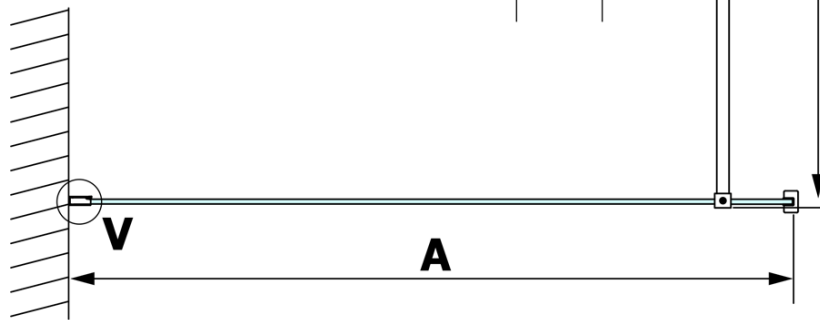

VARIO GOLD One-piece shower glass panel, wall-mount, smoked glass, 1100 mm

Order code: GX1311GX1016

Basic information

Brand: Gelco
Series: VARIO

Size

Height: 2000 mm
Depth: 1100 mm

Properties

Profile colour: Gold
Shape: Single-wall fixed screen
Glass colour: Smoked glass
Glass finish: Coated glass
Glass thickness: 8 mm
Weight / Piece: 60.0 kg
Packaging: 2 Piece
Warranty: 3 years

We recommend buy

1 Piece VARIO shower screen wall support bar 1400mm, gold (Order code: GX2216)

VARIO GOLD One-piece shower glass panel, wall-mount, smoked glass, 1100 mm

Technical sheet

MODEL	A
GX1370	685-700
GX1380	785-800
GX1390	885-900
GX1310	985-1000
GX1311	1085-1100
GX1312	1185-1200
GX1313	1285-1300
GX1314	1385-1400