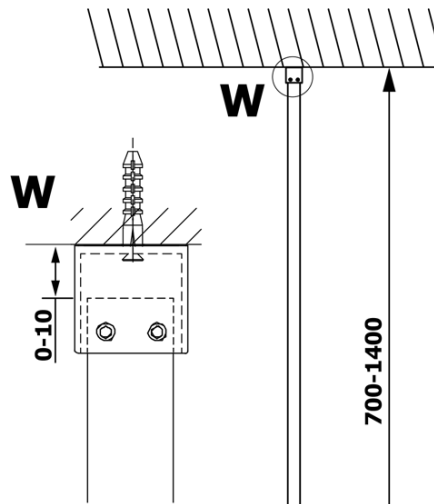

VARIO GOLD One-piece shower glass panel, wall-mount, smoked glass, 1100 mm

Order code: GX1311GX1016

Basic information

Brand: Gelco
Series: VARIO

Size

Height: 2000 mm
Depth: 1100 mm

Properties

Profile colour: Gold
Shape: Single-wall fixed screen
Glass colour: Smoked glass
Glass finish: Coated glass
Glass thickness: 8 mm
Weight / Piece: 60.0 kg
Packaging: 2 Piece
Warranty: 3 years

We recommend buy

1 Piece VARIO shower screen wall support bar 1400mm, gold (Order code: GX2216)

VARIO GOLD One-piece shower glass panel, wall-mount, smoked glass, 1100 mm

Technical sheet

MODEL	A
GX1370	685-700
GX1380	785-800
GX1390	885-900
GX1310	985-1000
GX1311	1085-1100
GX1312	1185-1200
GX1313	1285-1300
GX1314	1385-1400