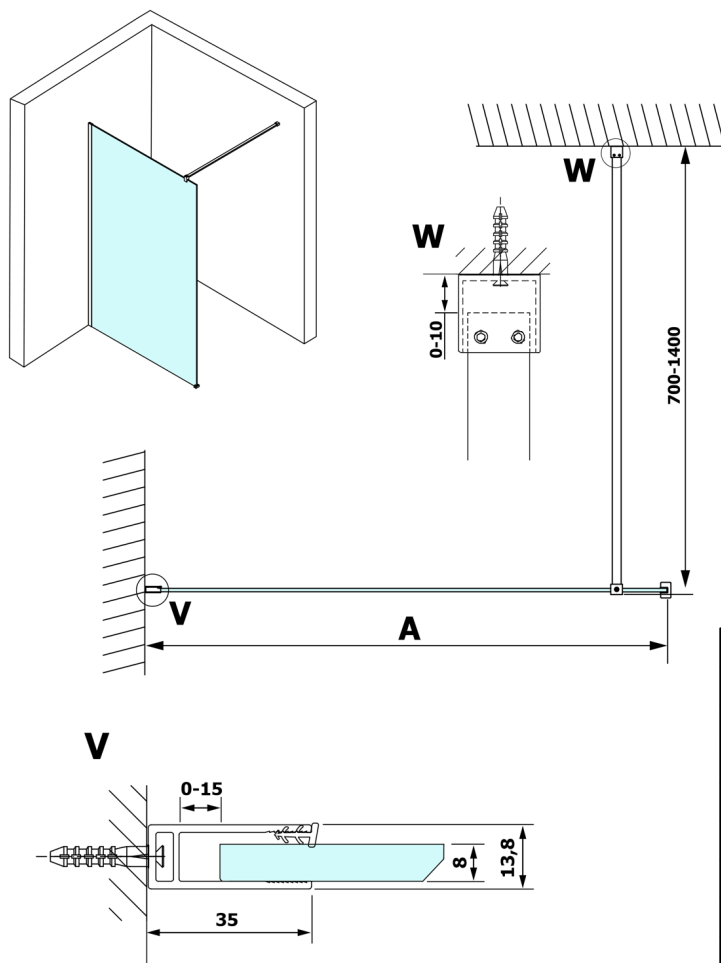

VARIO GOLD One-piece shower glass panel, wall-mount, smoked glass, 1100 mm

Order code: GX1311GX1016

Size

Height: 2000 mm

Depth: 1100 mm

Properties

Warranty: 3 years

Technical sheet

MODEL	A
GX1370	685-700
GX1380	785-800
GX1390	885-900
GX1310	985-1000
GX1311	1085-1100
GX1312	1185-1200
GX1313	1285-1300
GX1314	1385-1400