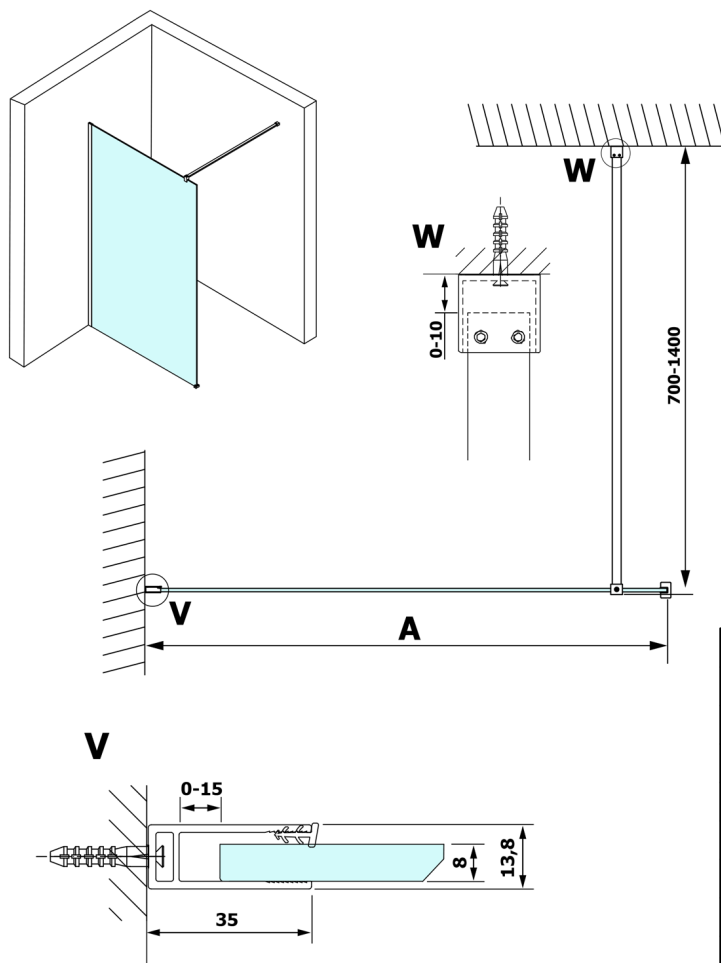

VARIO GOLD One-piece shower glass panel, wall-mount, smoked glass, 1000 mm

Order code: GX1310GX1016

Size

Height: 2000 mm

Depth: 1000 mm

Properties

Warranty: 3 years

Technical sheet

MODEL	A
GX1370	685-700
GX1380	785-800
GX1390	885-900
GX1310	985-1000
GX1311	1085-1100
GX1312	1185-1200
GX1313	1285-1300
GX1314	1385-1400