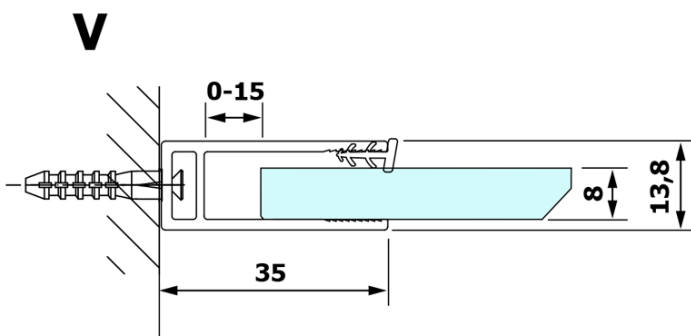

VARIO GOLD One-piece shower glass panel, wall-mount, smoked glass, 900 mm

Order code: GX1390GX1016

Basic information

Brand: Gelco
Series: VARIO

Size

Height: 2000 mm
Depth: 900 mm

Properties

Profile colour: Gold
Shape: Single-wall fixed screen
Glass colour: Smoked glass
Glass finish: Coated glass
Glass thickness: 8 mm
Weight / Piece: 43.0 kg
Packaging: 2 Piece
Warranty: 3 years

We recommend buy

1 Piece VARIO shower screen wall support bar 1400mm, gold (Order code: GX2216)

VARIO GOLD One-piece shower glass panel, wall-mount, smoked glass, 900 mm

Technical sheet

MODEL	A
GX1370	685-700
GX1380	785-800
GX1390	885-900
GX1310	985-1000
GX1311	1085-1100
GX1312	1185-1200
GX1313	1285-1300
GX1314	1385-1400