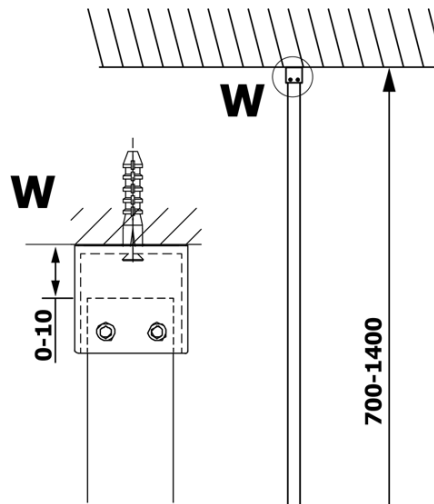

VARIO GOLD One-piece shower glass panel, wall-mount, smoked glass, 900 mm

Order code: GX1390GX1016

Basic information

Brand: Gelco
Series: VARIO

Size

Height: 2000 mm
Depth: 900 mm

Properties

Profile colour: Gold
Shape: Single-wall fixed screen
Glass colour: Smoked glass
Glass finish: Coated glass
Glass thickness: 8 mm
Weight / Piece: 43.0 kg
Packaging: 2 Piece
Warranty: 3 years

We recommend buy

1 Piece VARIO shower screen wall support bar 1400mm, gold (Order code: GX2216)

VARIO GOLD One-piece shower glass panel, wall-mount, smoked glass, 900 mm

Technical sheet

MODEL	A
GX1370	685-700
GX1380	785-800
GX1390	885-900
GX1310	985-1000
GX1311	1085-1100
GX1312	1185-1200
GX1313	1285-1300
GX1314	1385-1400