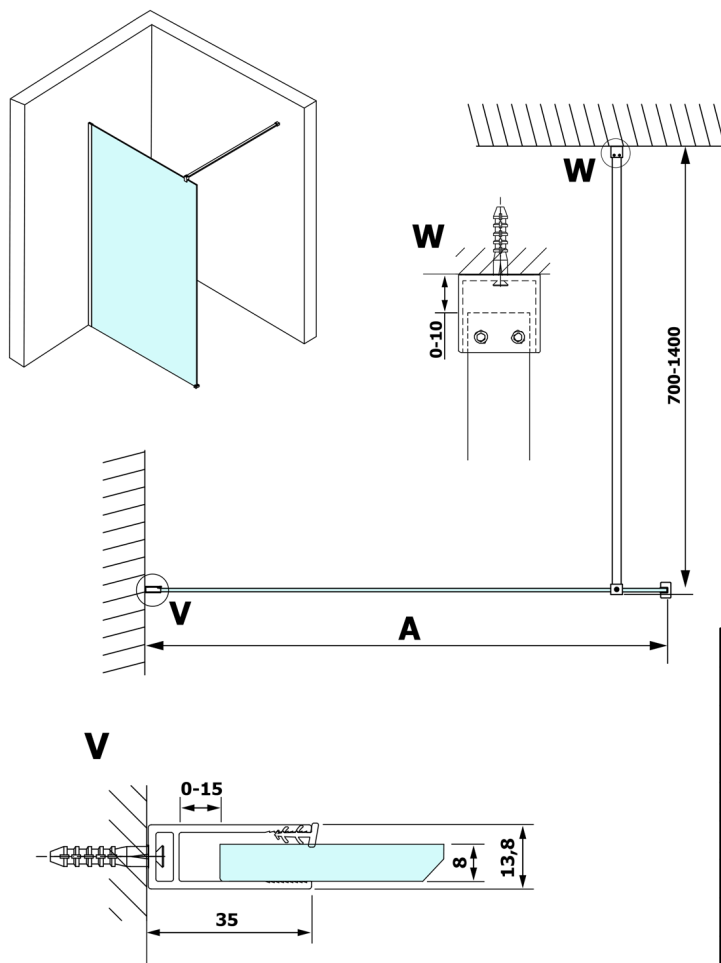

# VARIO GOLD One-piece shower glass panel, wall-mount, smoked glass, 900 mm

Order code: GX1390GX1016

## Size

Height: 2000 mm

Depth: 900 mm

## Technical sheet

MODEL	A
GX1370	685-700
GX1380	785-800
GX1390	885-900
GX1310	985-1000
GX1311	1085-1100
GX1312	1185-1200
GX1313	1285-1300
GX1314	1385-1400