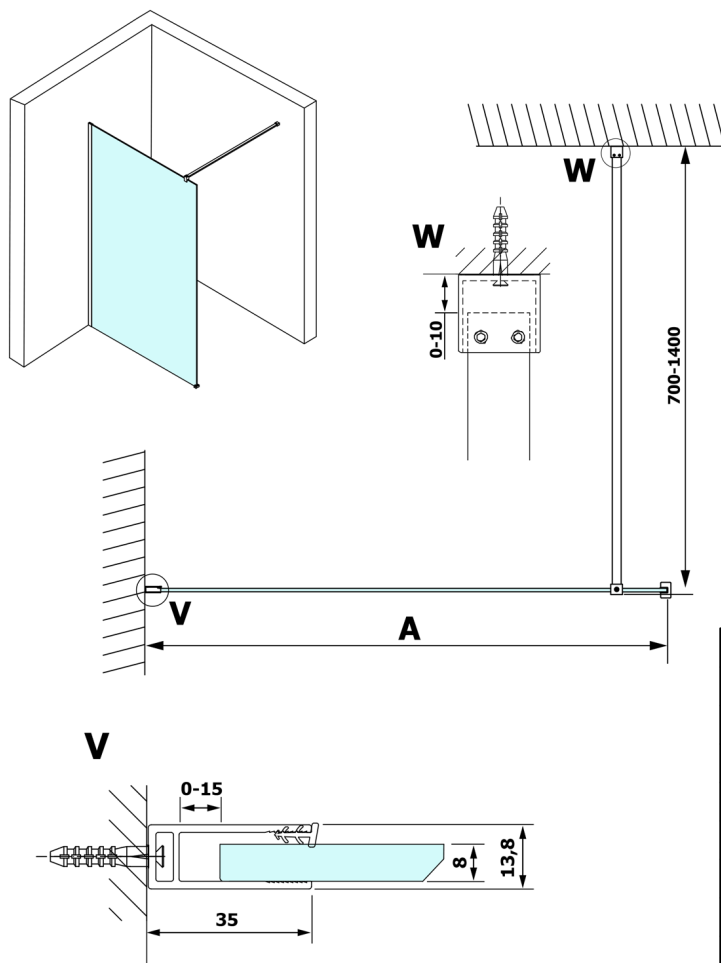

# VARIO GOLD One-piece shower glass panel, wall-mount, smoked glass, 800 mm

Order code: GX1380GX1016

## Size

Height: 2000 mm

Depth: 800 mm

## Technical sheet

MODEL	A
GX1370	685-700
GX1380	785-800
GX1390	885-900
GX1310	985-1000
GX1311	1085-1100
GX1312	1185-1200
GX1313	1285-1300
GX1314	1385-1400