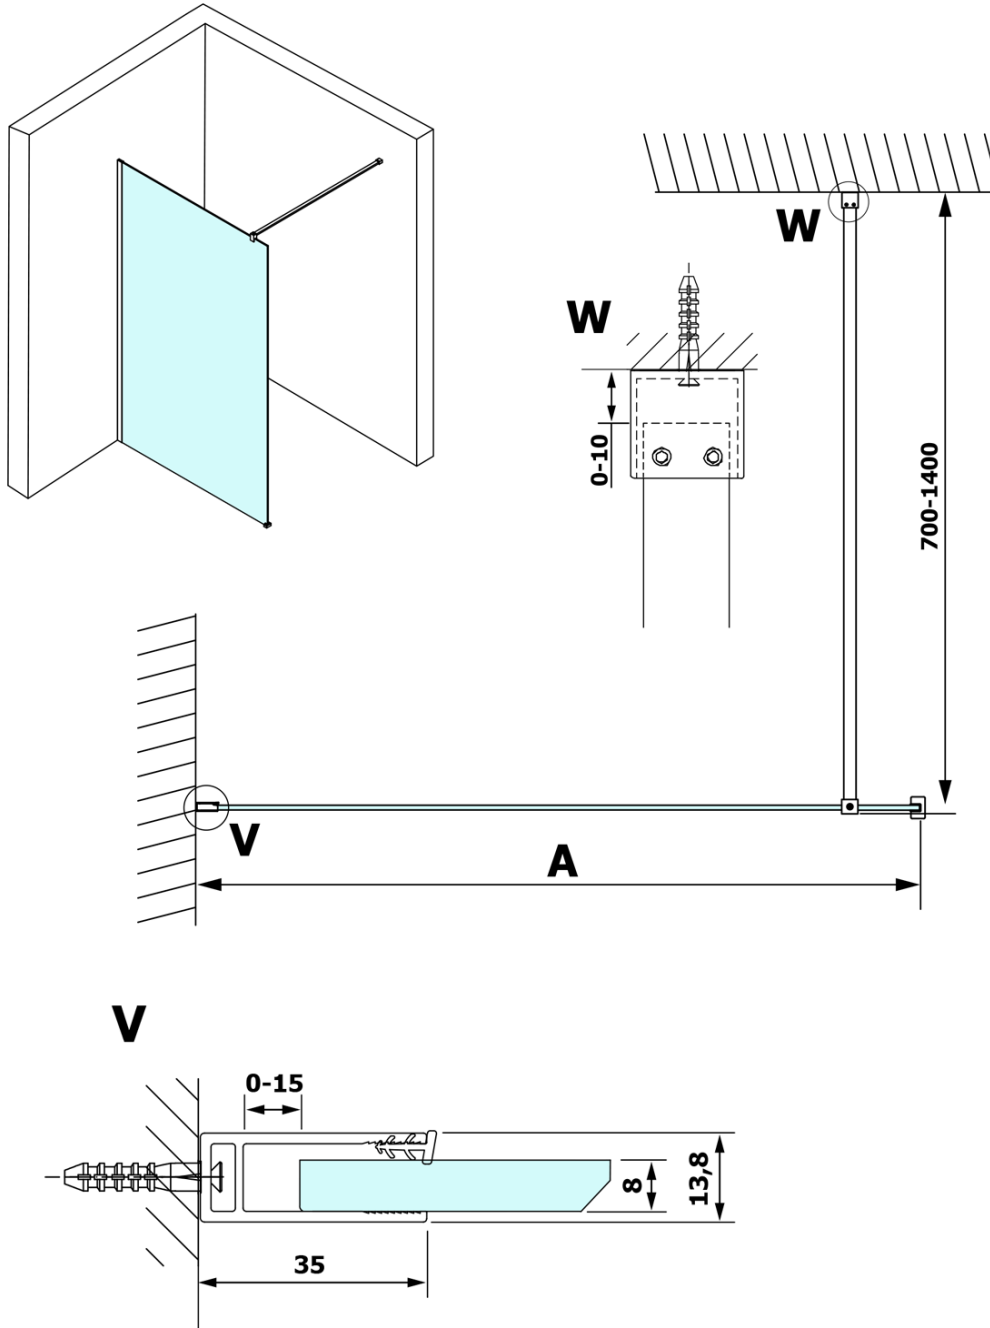

VARIO GOLD One-piece shower glass panel, wall-mount, smoked glass, 700 mm

Order code: GX1370GX1016

Basic information

Brand: Gelco
Series: VARIO

Size

Height: 2000 mm
Depth: 700 mm

Properties

Profile colour: Gold
Shape: Single-wall fixed screen
Glass colour: Smoked glass
Glass finish: Coated glass
Glass thickness: 8 mm
Weight / Piece: 31.0 kg
Packaging: 2 Piece
Warranty: 3 years

We recommend buy

1 Piece VARIO shower screen wall support bar 1400mm, gold (Order code: GX2216)

VARIO GOLD One-piece shower glass panel, wall-mount, smoked glass, 700 mm

Technical sheet

MODEL	A
GX1370	685-700
GX1380	785-800
GX1390	885-900
GX1310	985-1000
GX1311	1085-1100
GX1312	1185-1200
GX1313	1285-1300
GX1314	1385-1400