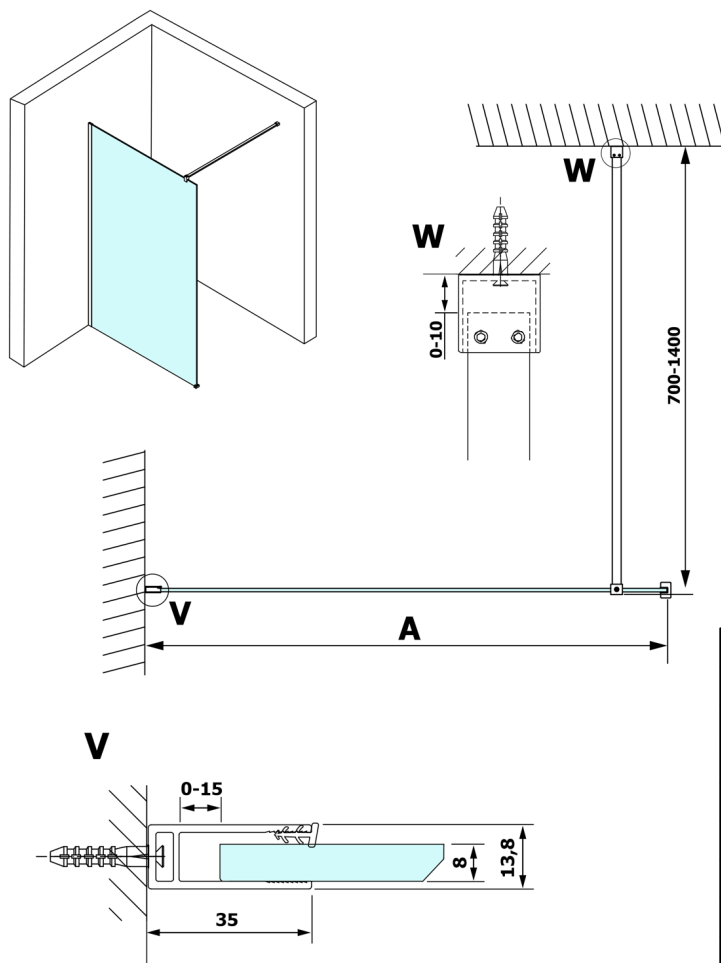

VARIO GOLD One-piece shower glass panel, wall-mount, smoked glass, 700 mm

Order code: GX1370GX1016

Size

Height: 2000 mm

Depth: 700 mm

Properties

Warranty: 3 years

Technical sheet

MODEL	A
GX1370	685-700
GX1380	785-800
GX1390	885-900
GX1310	985-1000
GX1311	1085-1100
GX1312	1185-1200
GX1313	1285-1300
GX1314	1385-1400