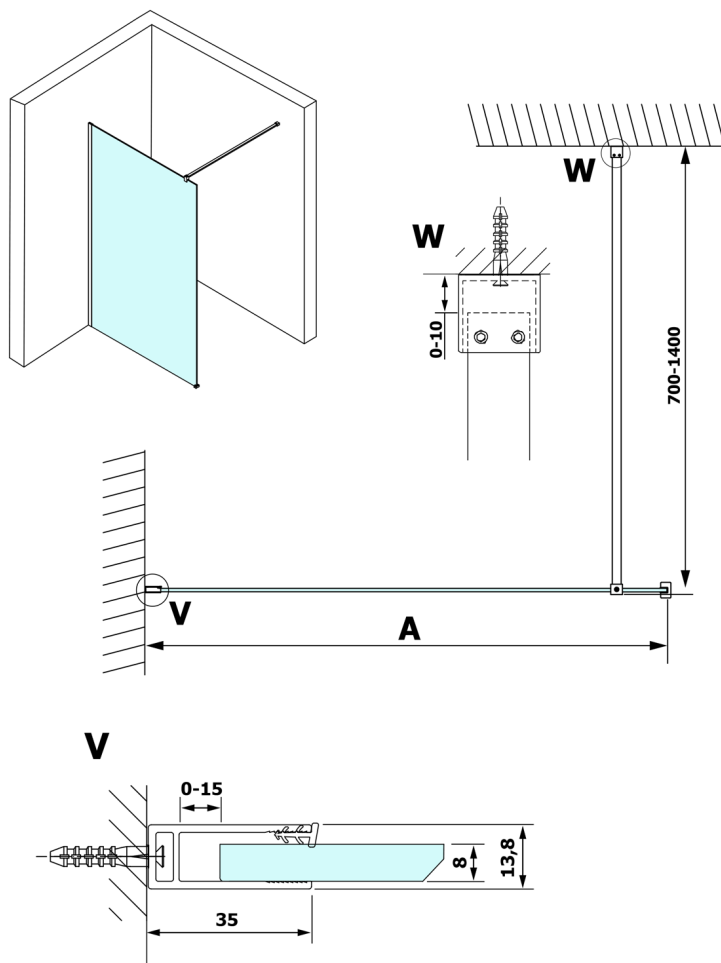

VARIO GOLD One-piece shower glass panel, wall-mount, clear glass, 1400 mm

Order code: GX1214GX1016

Size

Height: 2000 mm

Depth: 1400 mm

Properties

Warranty: 3 years

Technical sheet

| MODEL | A |
|--------|-----------|
| GX1270 | 685-700 |
| GX1280 | 785-800 |
| GX1290 | 885-900 |
| GX1210 | 985-1000 |
| GX1211 | 1085-1100 |
| GX1212 | 1185-1200 |
| GX1213 | 1285-1300 |
| GX1214 | 1385-1400 |