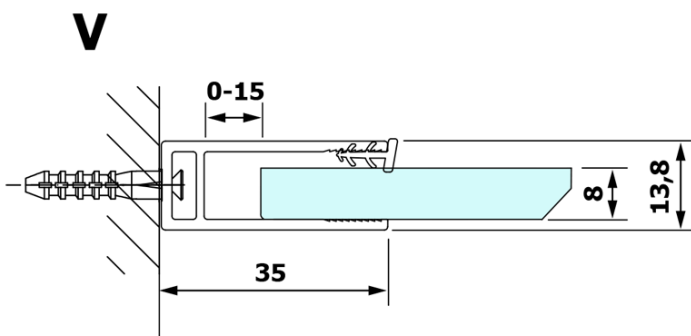

VARIO GOLD One-piece shower glass panel, wall-mount, clear glass, 1300 mm

Order code: GX1213GX1016

Basic information

Brand: Gelco
Series: VARIO

Size

Height: 2000 mm
Depth: 1300 mm

Properties

Profile colour: Gold
Shape: Single-wall fixed screen
Glass colour: TRANSPARENT glass
Glass finish: Coated glass
Glass thickness: 8 mm
Weight / Piece: 73.0 kg
Packaging: 2 Piece
Warranty: 3 years

We recommend buy

1 Piece VARIO shower screen wall support bar 1400mm, gold (Order code: GX2216)

VARIO GOLD One-piece shower glass panel, wall-mount, clear glass, 1300 mm

Technical sheet

MODEL	A
GX1270	685-700
GX1280	785-800
GX1290	885-900
GX1210	985-1000
GX1211	1085-1100
GX1212	1185-1200
GX1213	1285-1300
GX1214	1385-1400