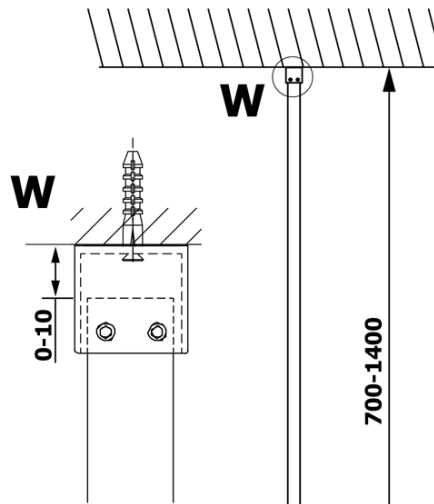

VARIO GOLD One-piece shower glass panel, wall-mount, clear glass, 1300 mm

Order code: GX1213GX1016

Basic information

Brand: Gelco
Series: VARIO

Size

Height: 2000 mm
Depth: 1300 mm

Properties

Profile colour: Gold
Shape: Single-wall fixed screen
Glass colour: TRANSPARENT glass
Glass finish: Coated glass
Glass thickness: 8 mm
Weight / Piece: 73.0 kg
Packaging: 2 Piece
Warranty: 3 years

We recommend buy

1 Piece VARIO shower screen wall support bar 1400mm, gold (Order code: GX2216)

VARIO GOLD One-piece shower glass panel, wall-mount, clear glass, 1300 mm

Technical sheet

MODEL	A
GX1270	685-700
GX1280	785-800
GX1290	885-900
GX1210	985-1000
GX1211	1085-1100
GX1212	1185-1200
GX1213	1285-1300
GX1214	1385-1400