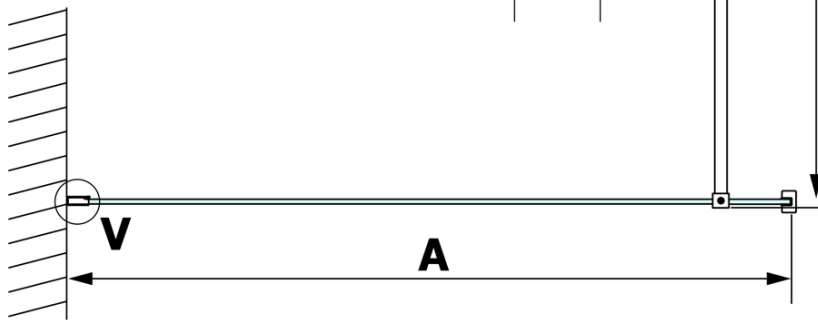

VARIO GOLD One-piece shower glass panel, wall-mount, clear glass, 1300 mm

Order code: GX1213GX1016

Basic information

Brand: Gelco
Series: VARIO

Size

Height: 2000 mm
Depth: 1300 mm

Properties

Profile colour: Gold
Shape: Single-wall fixed screen
Glass colour: TRANSPARENT glass
Glass finish: Coated glass
Glass thickness: 8 mm
Weight / Piece: 73.0 kg
Packaging: 2 Piece
Warranty: 3 years

We recommend buy

1 Piece VARIO shower screen wall support bar 1400mm, gold (Order code: GX2216)

VARIO GOLD One-piece shower glass panel, wall-mount, clear glass, 1300 mm

Technical sheet

MODEL	A
GX1270	685-700
GX1280	785-800
GX1290	885-900
GX1210	985-1000
GX1211	1085-1100
GX1212	1185-1200
GX1213	1285-1300
GX1214	1385-1400