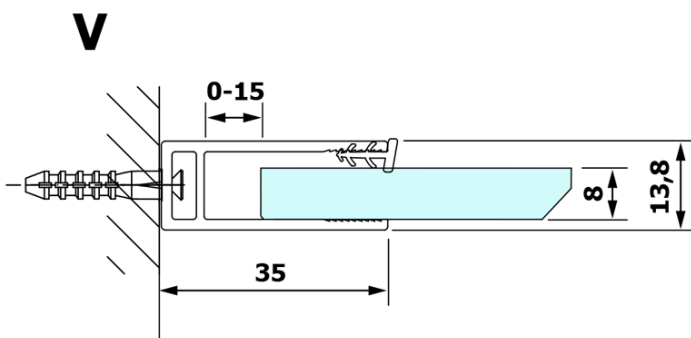

VARIO GOLD One-piece shower glass panel, wall-mount, clear glass, 1200 mm

Order code: GX1212GX1016

Basic information

Brand: Gelco
Series: VARIO

Size

Height: 2000 mm
Depth: 1200 mm

Properties

Profile colour: Gold
Shape: Single-wall fixed screen
Glass colour: TRANSPARENT glass
Glass finish: Coated glass
Glass thickness: 8 mm
Weight / Piece: 68.0 kg
Packaging: 2 Piece
Warranty: 3 years

We recommend buy

1 Piece VARIO shower screen wall support bar 1400mm, gold (Order code: GX2216)

**VARIO GOLD One-piece shower glass panel, wall-mount,
clear glass, 1200 mm**

Technical sheet

MODEL	A
GX1270	685-700
GX1280	785-800
GX1290	885-900
GX1210	985-1000
GX1211	1085-1100
GX1212	1185-1200
GX1213	1285-1300
GX1214	1385-1400