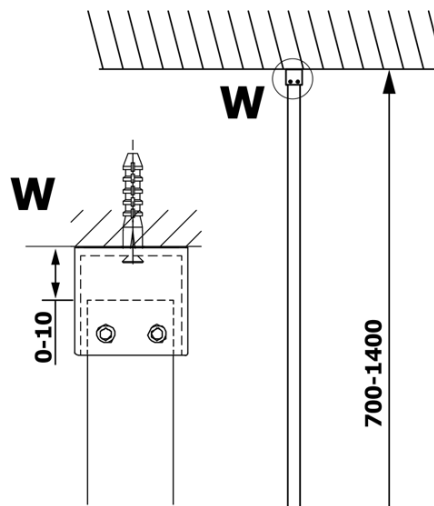

VARIO GOLD One-piece shower glass panel, wall-mount, clear glass, 1200 mm

Order code: GX1212GX1016

Basic information

Brand: Gelco
Series: VARIO

Size

Height: 2000 mm
Depth: 1200 mm

Properties

Profile colour: Gold
Shape: Single-wall fixed screen
Glass colour: TRANSPARENT glass
Glass finish: Coated glass
Glass thickness: 8 mm
Weight / Piece: 68.0 kg
Packaging: 2 Piece
Warranty: 3 years

We recommend buy

1 Piece VARIO shower screen wall support bar 1400mm, gold (Order code: GX2216)

**VARIO GOLD One-piece shower glass panel, wall-mount,
clear glass, 1200 mm**

Technical sheet

MODEL	A
GX1270	685-700
GX1280	785-800
GX1290	885-900
GX1210	985-1000
GX1211	1085-1100
GX1212	1185-1200
GX1213	1285-1300
GX1214	1385-1400