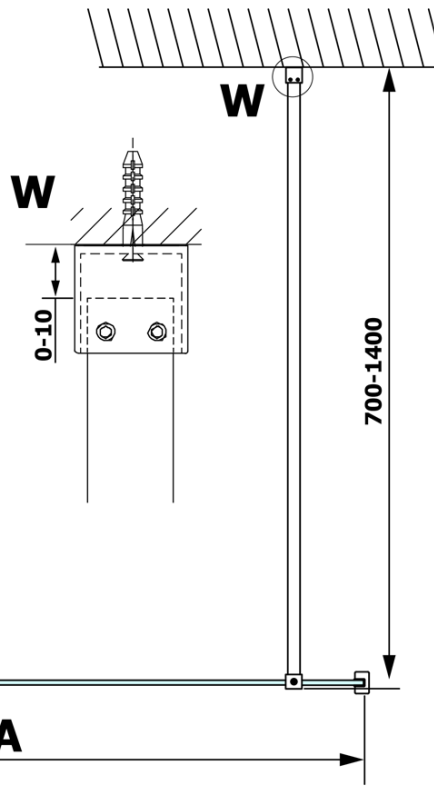

## VARIO GOLD One-piece shower glass panel, wall-mount, clear glass, 1100 mm

Order code: GX1211GX1016

### Size

Height: 2000 mm  
Depth: 1100 mm

### Properties

Profile colour: Gold  
Shape: Single-wall fixed screen  
Glass colour: TRANSPARENT glass  
Glass finish: Coated glass  
Glass thickness: 8 mm  
Weight / Piece: 60.0 kg  
Packaging: 2 Piece  
Warranty: 3 years

### We recommend buy

1 Piece VARIO shower screen wall support bar 1400mm, gold (Order code: GX2216)

**VARIO GOLD One-piece shower glass panel, wall-mount, clear glass, 1100 mm**

**Technical sheet**

| MODEL  | A         |
|--------|-----------|
| GX1270 | 685-700   |
| GX1280 | 785-800   |
| GX1290 | 885-900   |
| GX1210 | 985-1000  |
| GX1211 | 1085-1100 |
| GX1212 | 1185-1200 |
| GX1213 | 1285-1300 |
| GX1214 | 1385-1400 |