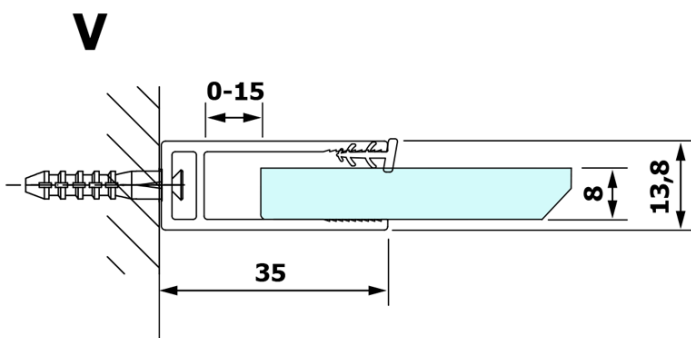

## VARIO GOLD One-piece shower glass panel, wall-mount, clear glass, 1100 mm

Order code: GX1211GX1016

### Size

Height: 2000 mm  
Depth: 1100 mm

### Properties

Profile colour: Gold  
Shape: Single-wall fixed screen  
Glass colour: TRANSPARENT glass  
Glass finish: Coated glass  
Glass thickness: 8 mm  
Weight / Piece: 60.0 kg  
Packaging: 2 Piece  
Warranty: 3 years

### We recommend buy

1 Piece VARIO shower screen wall support bar 1400mm, gold (Order code: GX2216)

**VARIO GOLD One-piece shower glass panel, wall-mount, clear glass, 1100 mm**

**Technical sheet**

| MODEL  | A         |
|--------|-----------|
| GX1270 | 685-700   |
| GX1280 | 785-800   |
| GX1290 | 885-900   |
| GX1210 | 985-1000  |
| GX1211 | 1085-1100 |
| GX1212 | 1185-1200 |
| GX1213 | 1285-1300 |
| GX1214 | 1385-1400 |