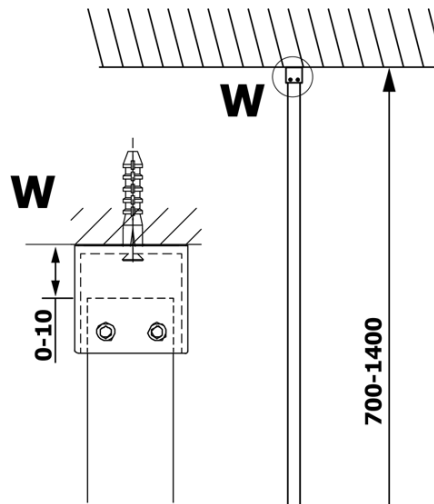

VARIO GOLD One-piece shower glass panel, wall-mount, clear glass, 800 mm

Order code: GX1280GX1016

Basic information

Brand: Gelco
Series: VARIO

Size

Height: 2000 mm
Depth: 800 mm

Properties

Profile colour: Gold
Shape: Single-wall fixed screen
Glass colour: TRANSPARENT glass
Glass finish: Coated glass
Glass thickness: 8 mm
Weight / Piece: 41.0 kg
Packaging: 2 Piece
Warranty: 3 years

We recommend buy

1 Piece VARIO shower screen wall support bar 1400mm, gold (Order code: GX2216)

**VARIO GOLD One-piece shower glass panel, wall-mount,
clear glass, 800 mm**

Technical sheet

MODEL	A
GX1270	685-700
GX1280	785-800
GX1290	885-900
GX1210	985-1000
GX1211	1085-1100
GX1212	1185-1200
GX1213	1285-1300
GX1214	1385-1400