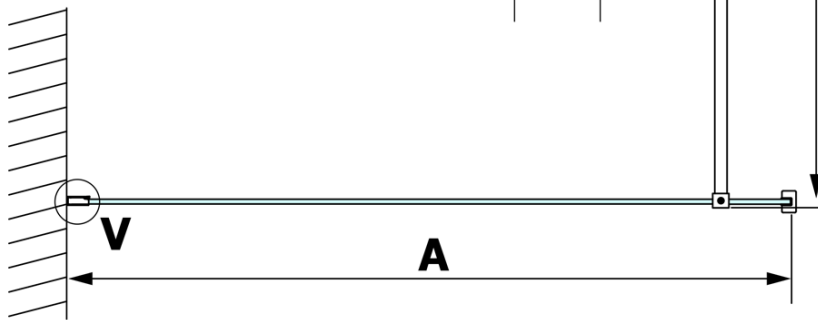

VARIO GOLD One-piece shower glass panel, wall-mount, clear glass, 800 mm

Order code: GX1280GX1016

Basic information

Brand: Gelco
Series: VARIO

Size

Height: 2000 mm
Depth: 800 mm

Properties

Profile colour: Gold
Shape: Single-wall fixed screen
Glass colour: TRANSPARENT glass
Glass finish: Coated glass
Glass thickness: 8 mm
Weight / Piece: 41.0 kg
Packaging: 2 Piece
Warranty: 3 years

We recommend buy

1 Piece VARIO shower screen wall support bar 1400mm, gold (Order code: GX2216)

**VARIO GOLD One-piece shower glass panel, wall-mount,
clear glass, 800 mm**

Technical sheet

MODEL	A
GX1270	685-700
GX1280	785-800
GX1290	885-900
GX1210	985-1000
GX1211	1085-1100
GX1212	1185-1200
GX1213	1285-1300
GX1214	1385-1400