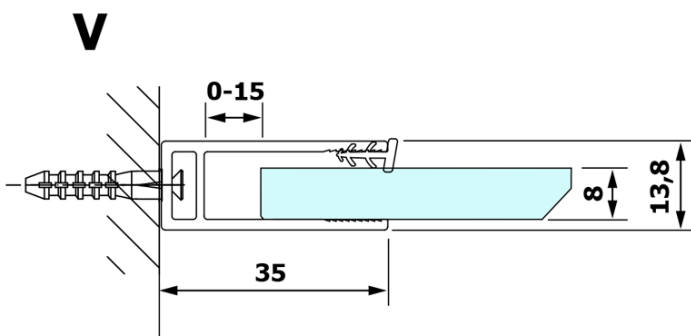

VARIO GOLD One-piece shower glass panel, wall-mount, clear glass, 800 mm

Order code: GX1280GX1016

Basic information

Brand: Gelco
Series: VARIO

Size

Height: 2000 mm
Depth: 800 mm

Properties

Profile colour: Gold
Shape: Single-wall fixed screen
Glass colour: TRANSPARENT glass
Glass finish: Coated glass
Glass thickness: 8 mm
Weight / Piece: 41.0 kg
Packaging: 2 Piece
Warranty: 3 years

We recommend buy

1 Piece VARIO shower screen wall support bar 1400mm, gold (Order code: GX2216)

**VARIO GOLD One-piece shower glass panel, wall-mount,
clear glass, 800 mm**

Technical sheet

MODEL	A
GX1270	685-700
GX1280	785-800
GX1290	885-900
GX1210	985-1000
GX1211	1085-1100
GX1212	1185-1200
GX1213	1285-1300
GX1214	1385-1400