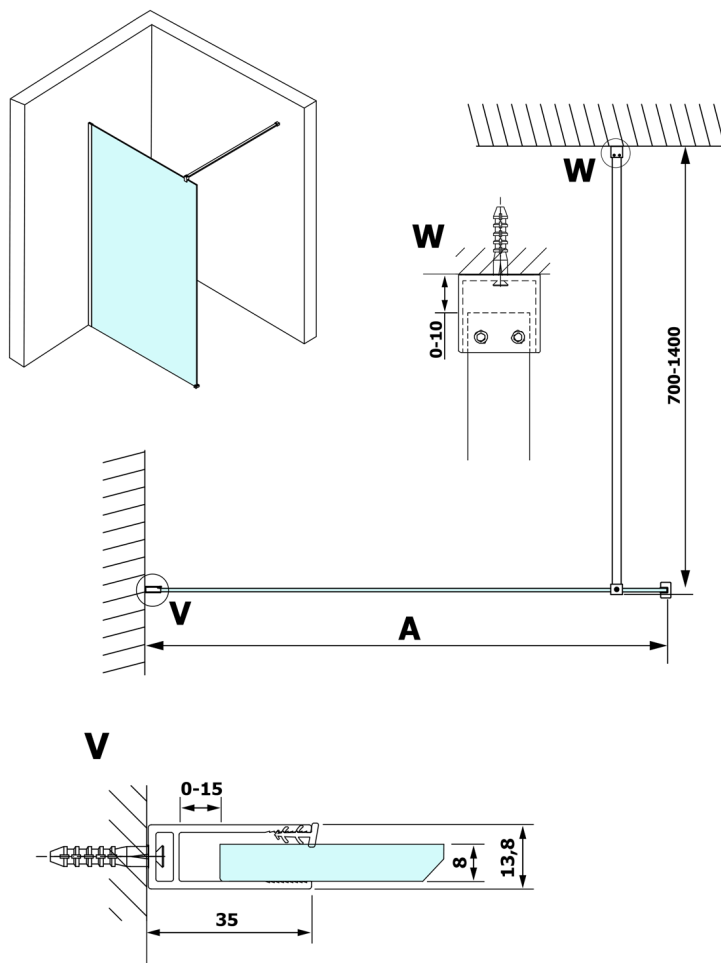

VARIO GOLD One-piece shower glass panel, wall-mount, clear glass, 800 mm

Order code: GX1280GX1016

Size

Height: 2000 mm

Depth: 800 mm

Properties

Warranty: 3 years

Technical sheet

MODEL	A
GX1270	685-700
GX1280	785-800
GX1290	885-900
GX1210	985-1000
GX1211	1085-1100
GX1212	1185-1200
GX1213	1285-1300
GX1214	1385-1400