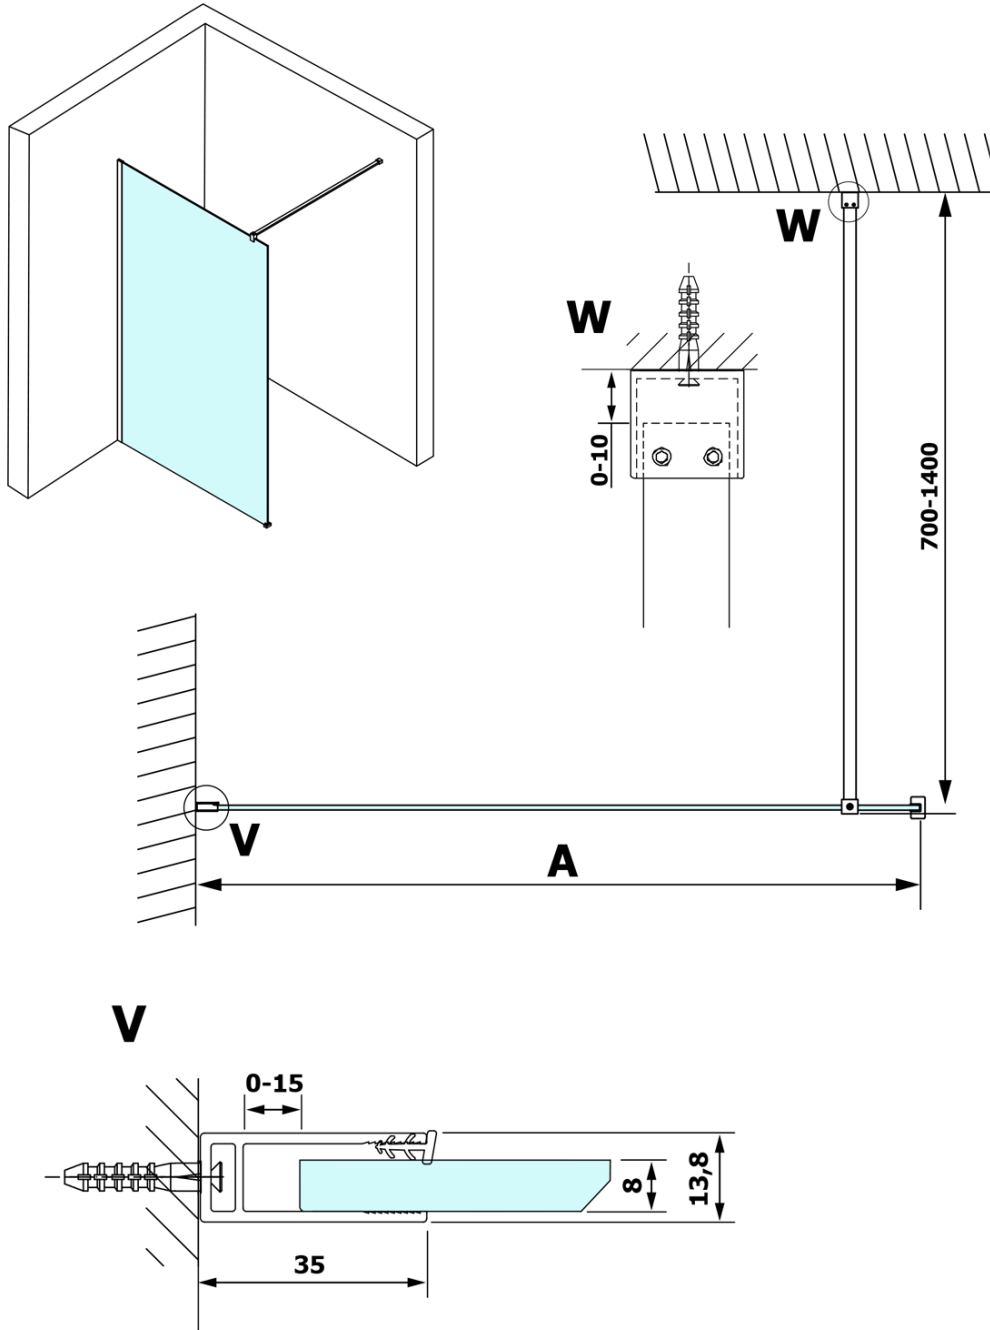

## VARIO GOLD One-piece shower glass panel, wall-mount, clear glass, 700 mm

Order code: GX1270GX1016

### Size

Height: 2000 mm  
Depth: 700 mm

### Properties

Profile colour: Gold  
Shape: Single-wall fixed screen  
Glass colour: TRANSPARENT glass  
Glass finish: Coated glass  
Glass thickness: 8 mm  
Weight / Piece: 34.0 kg  
Packaging: 2 Piece  
Warranty: 3 years

### We recommend buy

1 Piece VARIO shower screen wall support bar 1400mm, gold (Order code: GX2216)

**VARIO GOLD One-piece shower glass panel, wall-mount, clear glass, 700 mm**

**Technical sheet**

MODEL	A
GX1270	685-700
GX1280	785-800
GX1290	885-900
GX1210	985-1000
GX1211	1085-1100
GX1212	1185-1200
GX1213	1285-1300
GX1214	1385-1400