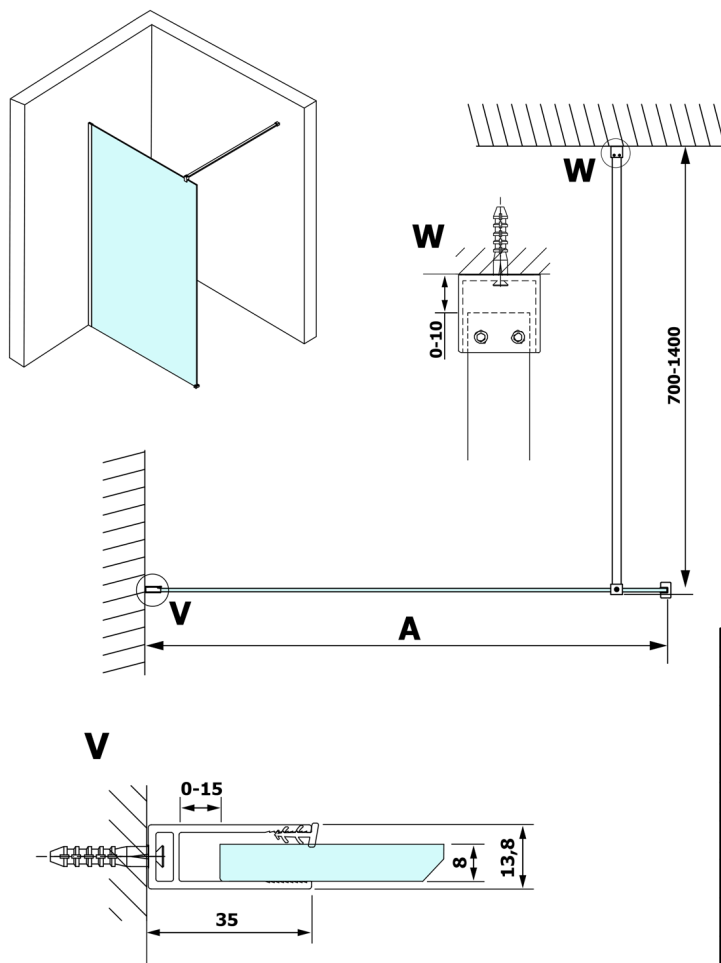

VARIO CHROME One-piece shower glass panel, wall-mount, smoked glass, 1400 mm

Order code: GX1314GX1010

Size

Height: 2000 mm

Depth: 1400 mm

Properties

Warranty: 3 years

Technical sheet

MODEL	A
GX1370	685-700
GX1380	785-800
GX1390	885-900
GX1310	985-1000
GX1311	1085-1100
GX1312	1185-1200
GX1313	1285-1300
GX1314	1385-1400