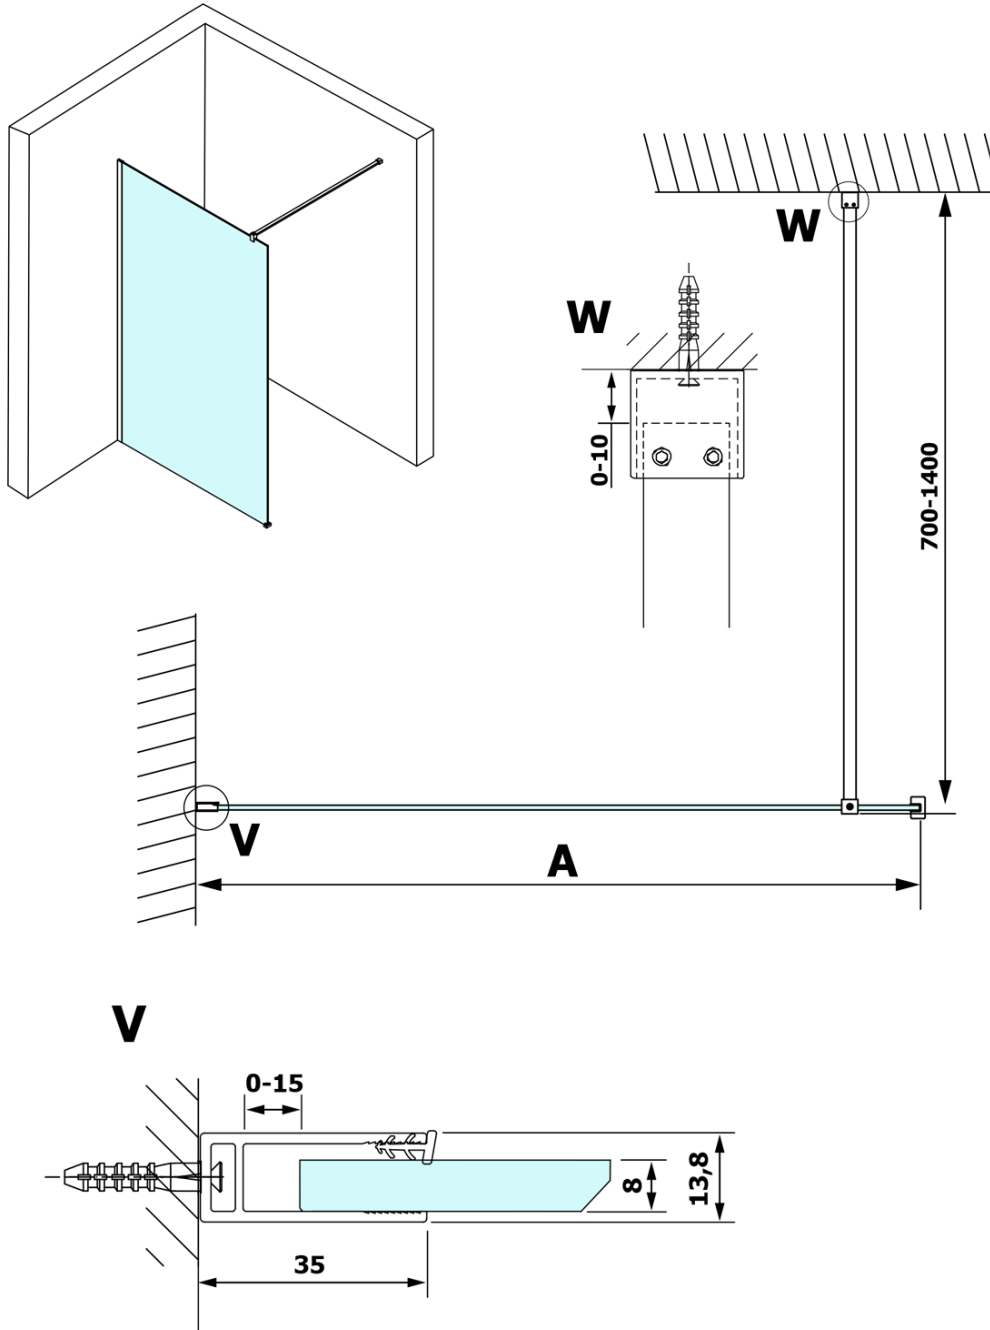

VARIO CHROME One-piece shower glass panel, wall-mount, smoked glass, 1300 mm

Order code: GX1313GX1010

Basic information

Brand: Gelco
Series: VARIO

Size

Height: 2000 mm
Depth: 1300 mm

Properties

Profile colour: Chrome - polished aluminum
Shape: Single-wall fixed screen
Glass colour: Smoked glass
Glass finish: Coated glass
Glass thickness: 8 mm
Weight / Piece: 70.0 kg
Packaging: 2 Piece
Warranty: 3 years

We recommend buy

1 Piece VARIO shower screen wall support bar 1400mm, chrome (Order code: GX2210)

VARIO CHROME One-piece shower glass panel, wall-mount, smoked glass, 1300 mm

Technical sheet

MODEL	A
GX1370	685-700
GX1380	785-800
GX1390	885-900
GX1310	985-1000
GX1311	1085-1100
GX1312	1185-1200
GX1313	1285-1300
GX1314	1385-1400