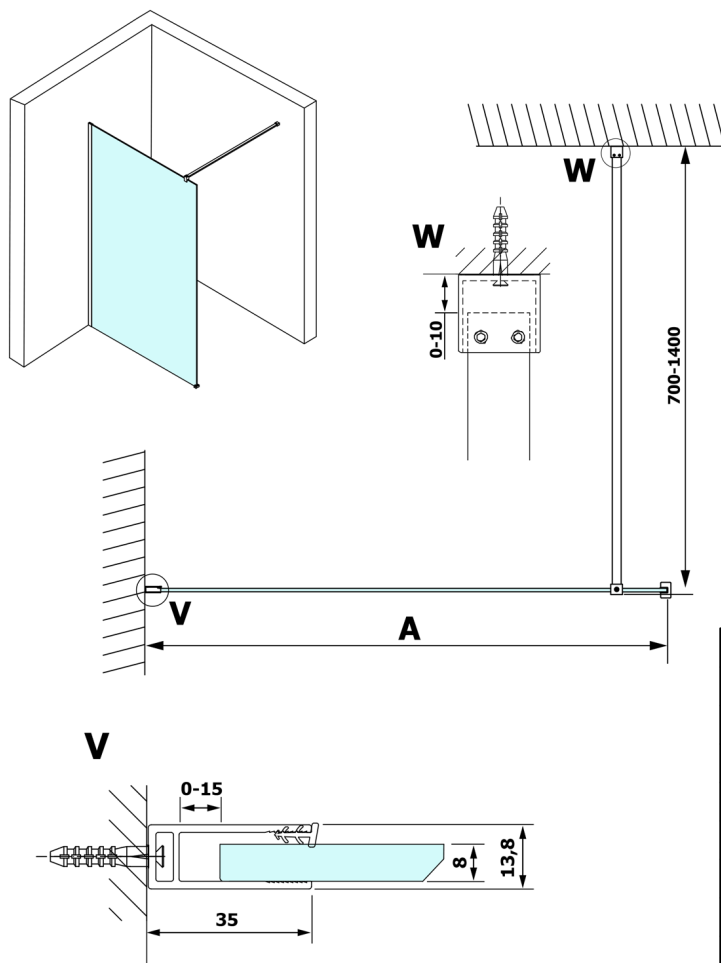

VARIO CHROME One-piece shower glass panel, wall-mount, smoked glass, 1300 mm

Order code: GX1313GX1010

Size

Height: 2000 mm

Depth: 1300 mm

Properties

Warranty: 3 years

Technical sheet

MODEL	A
GX1370	685-700
GX1380	785-800
GX1390	885-900
GX1310	985-1000
GX1311	1085-1100
GX1312	1185-1200
GX1313	1285-1300
GX1314	1385-1400