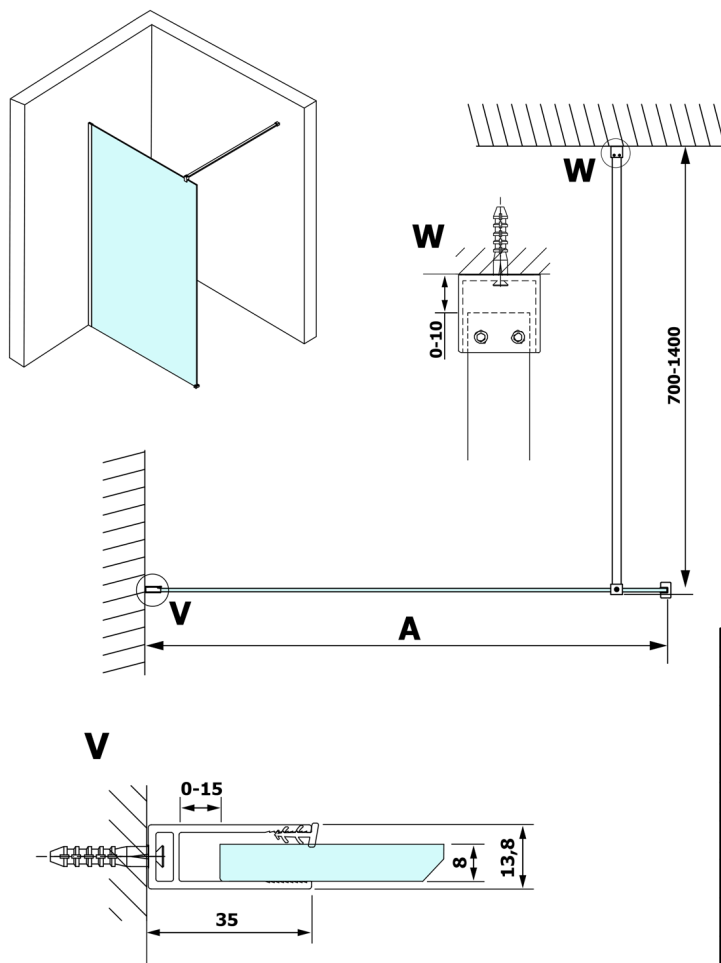

# VARIO CHROME One-piece shower glass panel, wall-mount, smoked glass, 1200 mm

Order code: GX1312GX1010

## Size

Height: 2000 mm

Depth: 1200 mm

## Technical sheet

MODEL	A
GX1370	685-700
GX1380	785-800
GX1390	885-900
GX1310	985-1000
GX1311	1085-1100
GX1312	1185-1200
GX1313	1285-1300
GX1314	1385-1400