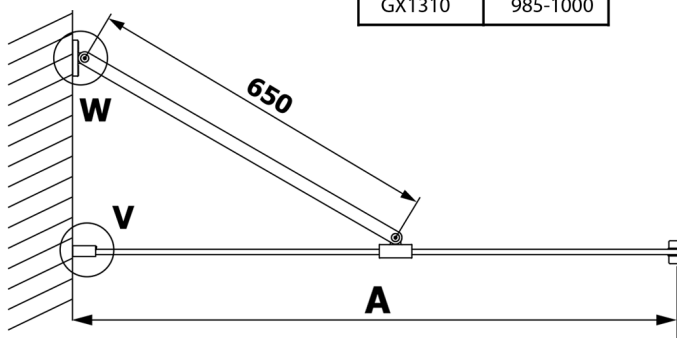

# VARIO CHROME One-piece shower glass panel, wall-mount, smoked glass, 800 mm

Order code: GX1380GX1010

### Size

Height: 2000 mm

Depth: 800 mm

## Technical sheet

MODEL	A
GX1370	685-700
GX1380	785-800
GX1390	885-900
GX1310	985-1000

**VARIO CHROME One-piece shower glass panel, wall-mount, smoked glass, 800 mm**

MODEL	A
GX1370	685-700
GX1380	785-800
GX1390	885-900
GX1310	985-1000
GX1311	1085-1100
GX1312	1185-1200
GX1313	1285-1300
GX1314	1385-1400