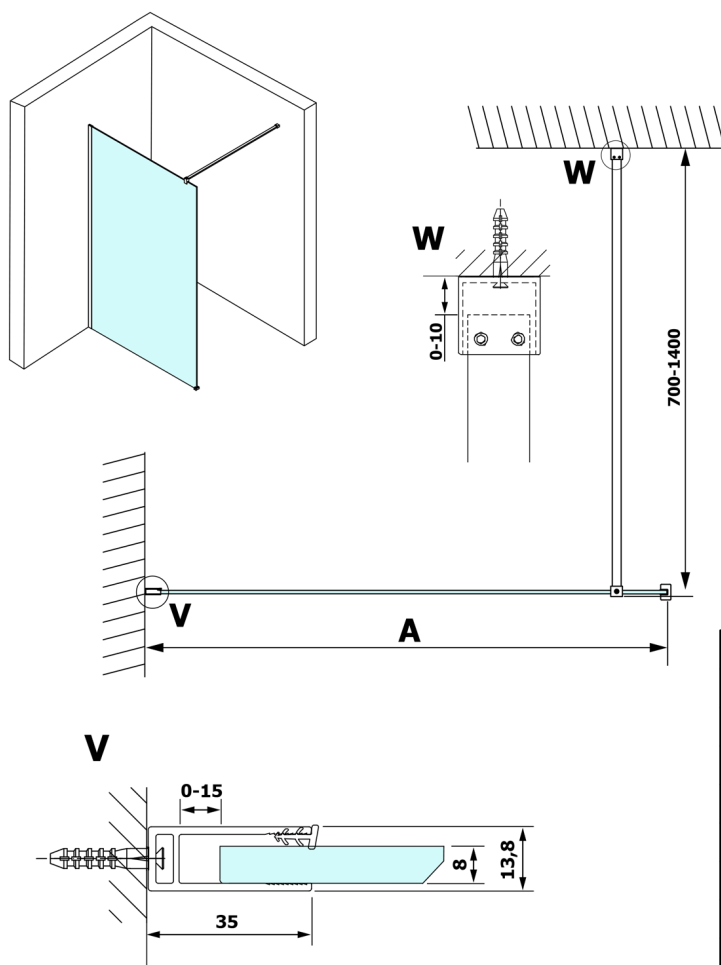

# VARIO CHROME One-piece shower glass panel, wall-mount, smoked glass, 800 mm

Order code: GX1380GX1010

### Size

Height: 2000 mm

Depth: 800 mm

## Technical sheet

MODEL	A
GX1370	685-700
GX1380	785-800
GX1390	885-900
GX1310	985-1000

**VARIO CHROME One-piece shower glass panel, wall-mount, smoked glass, 800 mm**

MODEL	A
GX1370	685-700
GX1380	785-800
GX1390	885-900
GX1310	985-1000
GX1311	1085-1100
GX1312	1185-1200
GX1313	1285-1300
GX1314	1385-1400