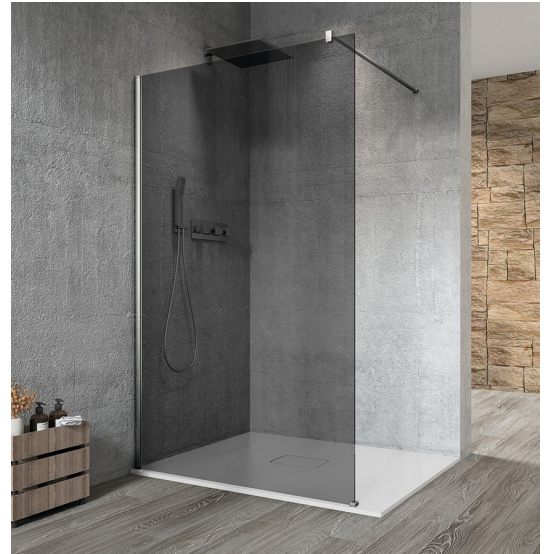

# VARIO CHROME One-piece shower glass panel, wall-mount, smoked glass, 800 mm

Order code: GX1380GX1010

### Size

Height: 2000 mm

Depth: 800 mm

## Technical sheet

MODEL	A
GX1370	685-700
GX1380	785-800
GX1390	885-900
GX1310	985-1000

**VARIO CHROME One-piece shower glass panel, wall-mount, smoked glass, 800 mm**

MODEL	A
GX1370	685-700
GX1380	785-800
GX1390	885-900
GX1310	985-1000
GX1311	1085-1100
GX1312	1185-1200
GX1313	1285-1300
GX1314	1385-1400