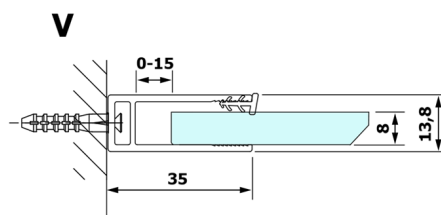

# VARIO CHROME One-piece shower glass panel, wall-mount, smoked glass, 800 mm

Order code: GX1380GX1010

### Size

Height: 2000 mm

Depth: 800 mm

## Technical sheet

MODEL	A
GX1370	685-700
GX1380	785-800
GX1390	885-900
GX1310	985-1000

**VARIO CHROME One-piece shower glass panel, wall-mount, smoked glass, 800 mm**

MODEL	A
GX1370	685-700
GX1380	785-800
GX1390	885-900
GX1310	985-1000
GX1311	1085-1100
GX1312	1185-1200
GX1313	1285-1300
GX1314	1385-1400