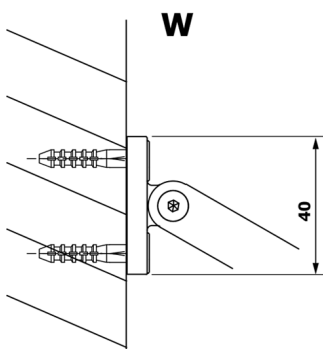

# VARIO CHROME One-piece shower glass panel, wall-mount, smoked glass, 800 mm

Order code: GX1380GX1010

### Size

Height: 2000 mm

Depth: 800 mm

## Technical sheet

MODEL	A
GX1370	685-700
GX1380	785-800
GX1390	885-900
GX1310	985-1000

**VARIO CHROME One-piece shower glass panel, wall-mount, smoked glass, 800 mm**

MODEL	A
GX1370	685-700
GX1380	785-800
GX1390	885-900
GX1310	985-1000
GX1311	1085-1100
GX1312	1185-1200
GX1313	1285-1300
GX1314	1385-1400