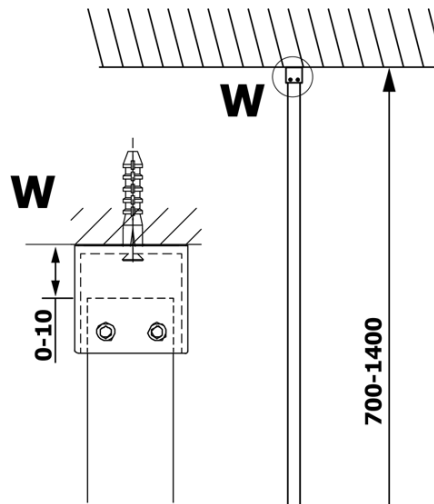

VARIO BLACK One-piece shower glass panel, wall-mount, clear glass, 1400 mm

Order code: GX1214GX1014

Basic information

Brand: Gelco
Series: VARIO

Size

Height: 2000 mm
Depth: 1400 mm

Properties

Profile colour: Black matt
Shape: Single-wall fixed screen
Glass colour: TRANSPARENT glass
Glass finish: Coated glass
Glass thickness: 8 mm
Weight / Piece: 78.0 kg
Packaging: 2 Piece
Warranty: 3 years

We recommend buy

1 Piece VARIO shower screen wall support bar 1400mm, black (Order code: GX2214)

VARIO BLACK One-piece shower glass panel, wall-mount, clear glass, 1400 mm

Technical sheet

MODEL	A
GX1270	685-700
GX1280	785-800
GX1290	885-900
GX1210	985-1000
GX1211	1085-1100
GX1212	1185-1200
GX1213	1285-1300
GX1214	1385-1400