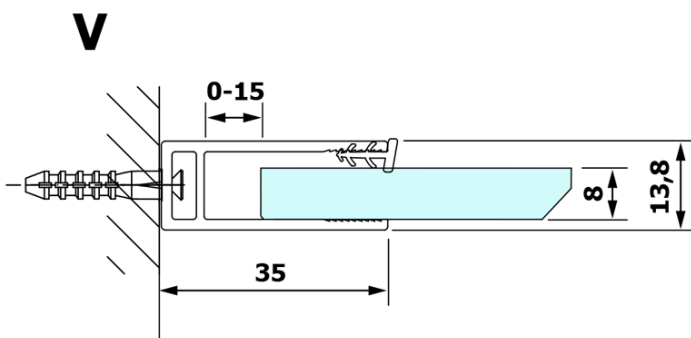

VARIO BLACK One-piece shower glass panel, wall-mount, clear glass, 1400 mm

Order code: GX1214GX1014

Basic information

Brand: Gelco
Series: VARIO

Size

Height: 2000 mm
Depth: 1400 mm

Properties

Profile colour: Black matt
Shape: Single-wall fixed screen
Glass colour: TRANSPARENT glass
Glass finish: Coated glass
Glass thickness: 8 mm
Weight / Piece: 78.0 kg
Packaging: 2 Piece
Warranty: 3 years

We recommend buy

1 Piece VARIO shower screen wall support bar 1400mm, black (Order code: GX2214)

VARIO BLACK One-piece shower glass panel, wall-mount, clear glass, 1400 mm

Technical sheet

MODEL	A
GX1270	685-700
GX1280	785-800
GX1290	885-900
GX1210	985-1000
GX1211	1085-1100
GX1212	1185-1200
GX1213	1285-1300
GX1214	1385-1400