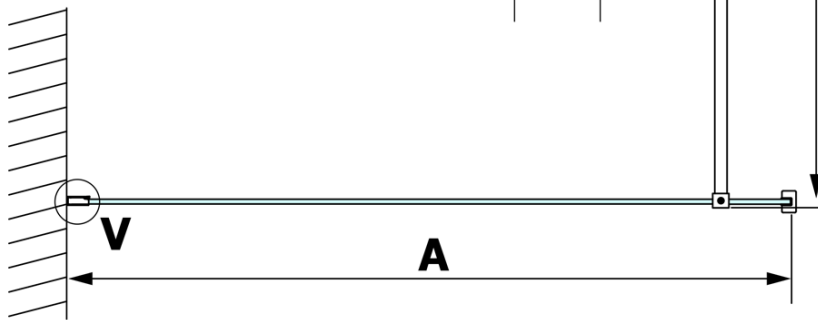

VARIO BLACK One-piece shower glass panel, wall-mount, clear glass, 1400 mm

Order code: GX1214GX1014

Basic information

Brand: Gelco
Series: VARIO

Size

Height: 2000 mm
Depth: 1400 mm

Properties

Profile colour: Black matt
Shape: Single-wall fixed screen
Glass colour: TRANSPARENT glass
Glass finish: Coated glass
Glass thickness: 8 mm
Weight / Piece: 78.0 kg
Packaging: 2 Piece
Warranty: 3 years

We recommend buy

1 Piece VARIO shower screen wall support bar 1400mm, black (Order code: GX2214)

VARIO BLACK One-piece shower glass panel, wall-mount, clear glass, 1400 mm

Technical sheet

MODEL	A
GX1270	685-700
GX1280	785-800
GX1290	885-900
GX1210	985-1000
GX1211	1085-1100
GX1212	1185-1200
GX1213	1285-1300
GX1214	1385-1400