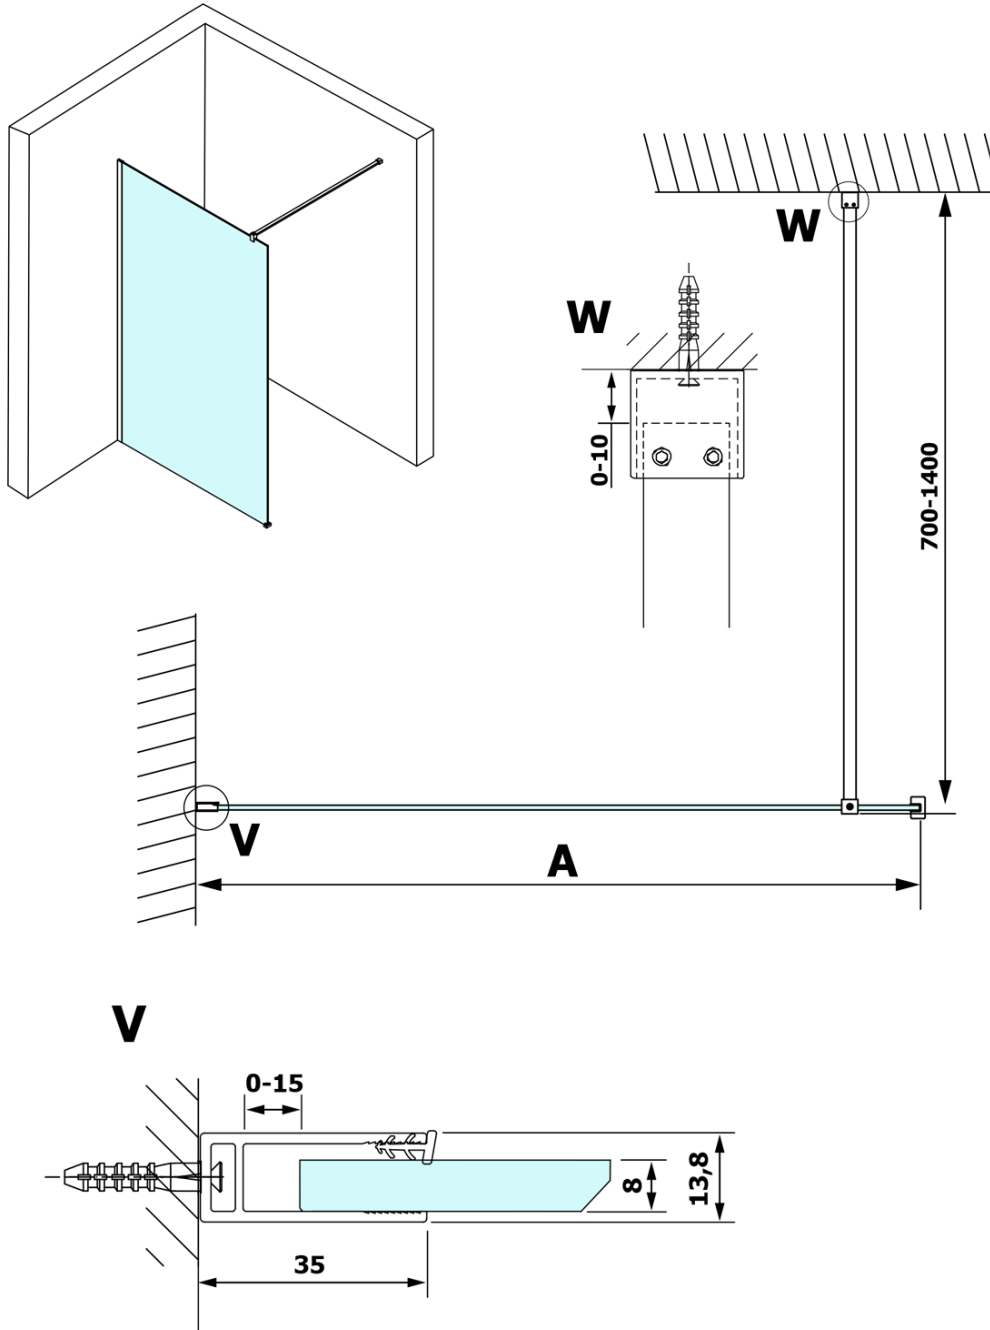

VARIO BLACK One-piece shower glass panel, wall-mount, clear glass, 1400 mm

Order code: GX1214GX1014

Basic information

Brand: Gelco
Series: VARIO

Size

Height: 2000 mm
Depth: 1400 mm

Properties

Profile colour: Black matt
Shape: Single-wall fixed screen
Glass colour: TRANSPARENT glass
Glass finish: Coated glass
Glass thickness: 8 mm
Weight / Piece: 78.0 kg
Packaging: 2 Piece
Warranty: 3 years

We recommend buy

1 Piece VARIO shower screen wall support bar 1400mm, black (Order code: GX2214)

VARIO BLACK One-piece shower glass panel, wall-mount, clear glass, 1400 mm

Technical sheet

MODEL	A
GX1270	685-700
GX1280	785-800
GX1290	885-900
GX1210	985-1000
GX1211	1085-1100
GX1212	1185-1200
GX1213	1285-1300
GX1214	1385-1400