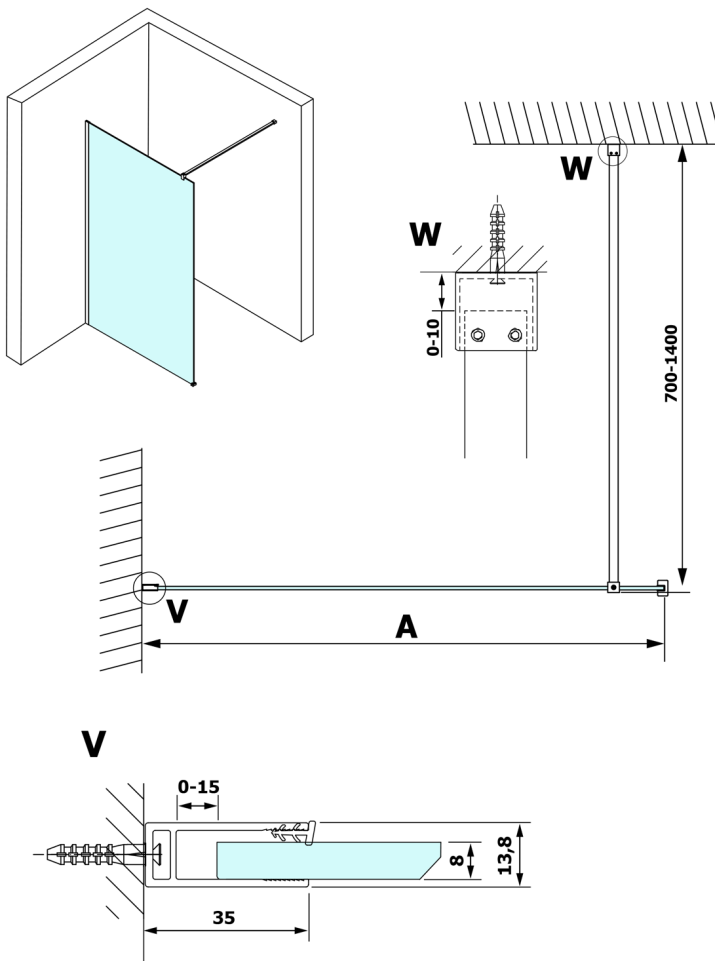

VARIO BLACK One-piece shower glass panel, wall-mount, clear glass, 1400 mm

Order code: GX1214GX1014

Size

Height: 2000 mm

Depth: 1400 mm

Properties

Warranty: 3 years

Technical sheet

MODEL	A
GX1270	685-700
GX1280	785-800
GX1290	885-900
GX1210	985-1000
GX1211	1085-1100
GX1212	1185-1200
GX1213	1285-1300
GX1214	1385-1400