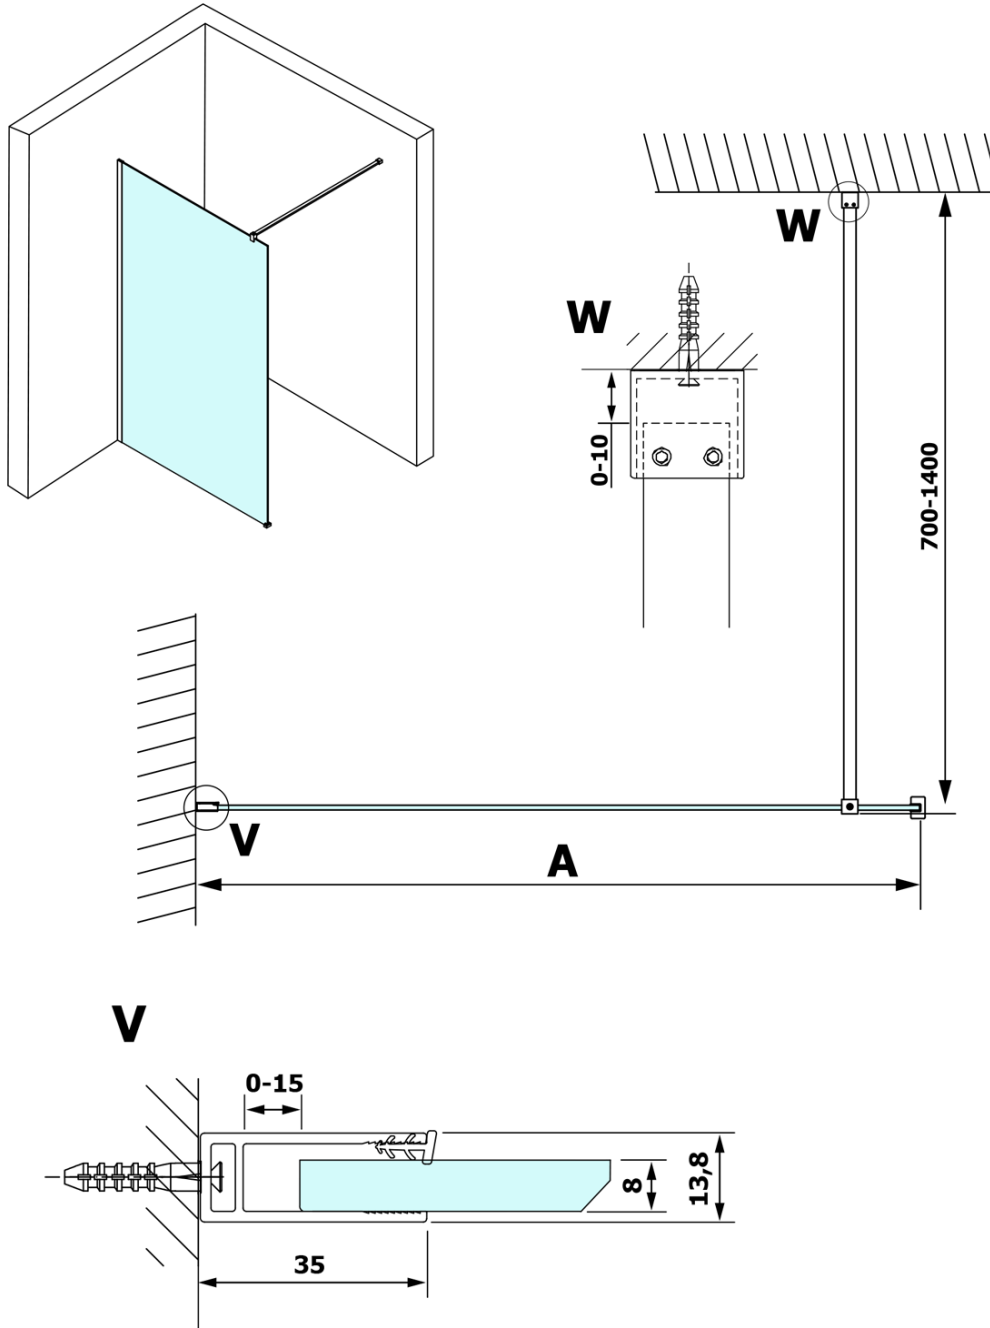

VARIO BLACK One-piece shower glass panel, wall-mount, clear glass, 1300 mm

Order code: GX1213GX1014

Basic information

Brand: Gelco
Series: VARIO

Size

Height: 2000 mm
Depth: 1300 mm

Properties

Profile colour: Black matt
Shape: Single-wall fixed screen
Glass colour: TRANSPARENT glass
Glass finish: Coated glass
Glass thickness: 8 mm
Weight / Piece: 73.0 kg
Packaging: 2 Piece
Warranty: 3 years

We recommend buy

1 Piece VARIO shower screen wall support bar 1400mm, black (Order code: GX2214)

VARIO BLACK One-piece shower glass panel, wall-mount, clear glass, 1300 mm

Technical sheet

MODEL	A
GX1270	685-700
GX1280	785-800
GX1290	885-900
GX1210	985-1000
GX1211	1085-1100
GX1212	1185-1200
GX1213	1285-1300
GX1214	1385-1400