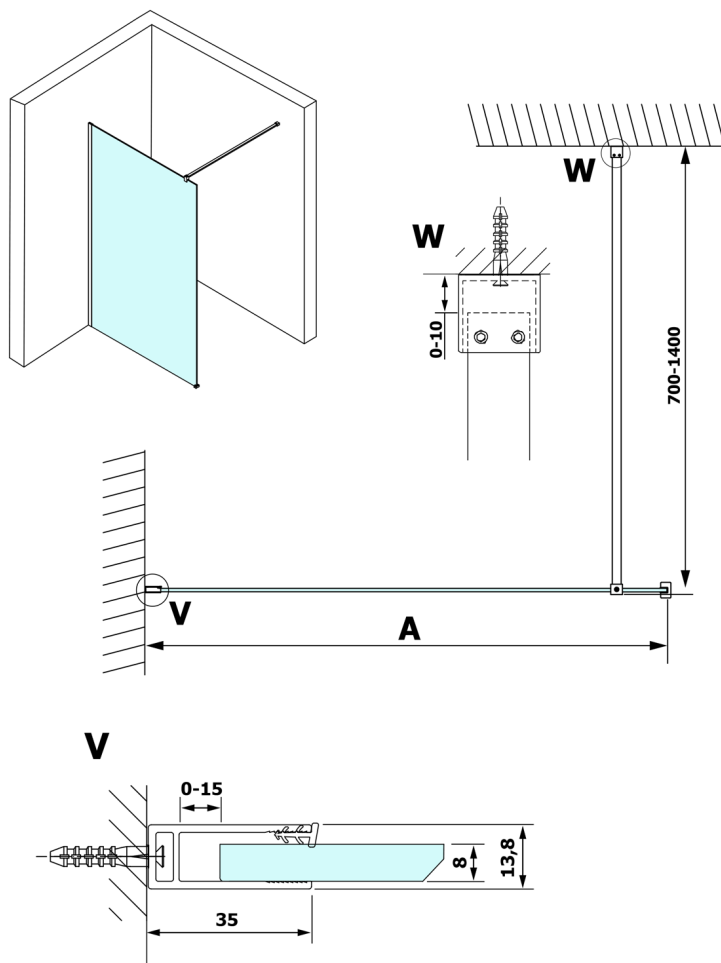

# VARIO BLACK One-piece shower glass panel, wall-mount, clear glass, 1300 mm

Order code: GX1213GX1014

## Size

Height: 2000 mm

Depth: 1300 mm

## Technical sheet

MODEL	A
GX1270	685-700
GX1280	785-800
GX1290	885-900
GX1210	985-1000
GX1211	1085-1100
GX1212	1185-1200
GX1213	1285-1300
GX1214	1385-1400