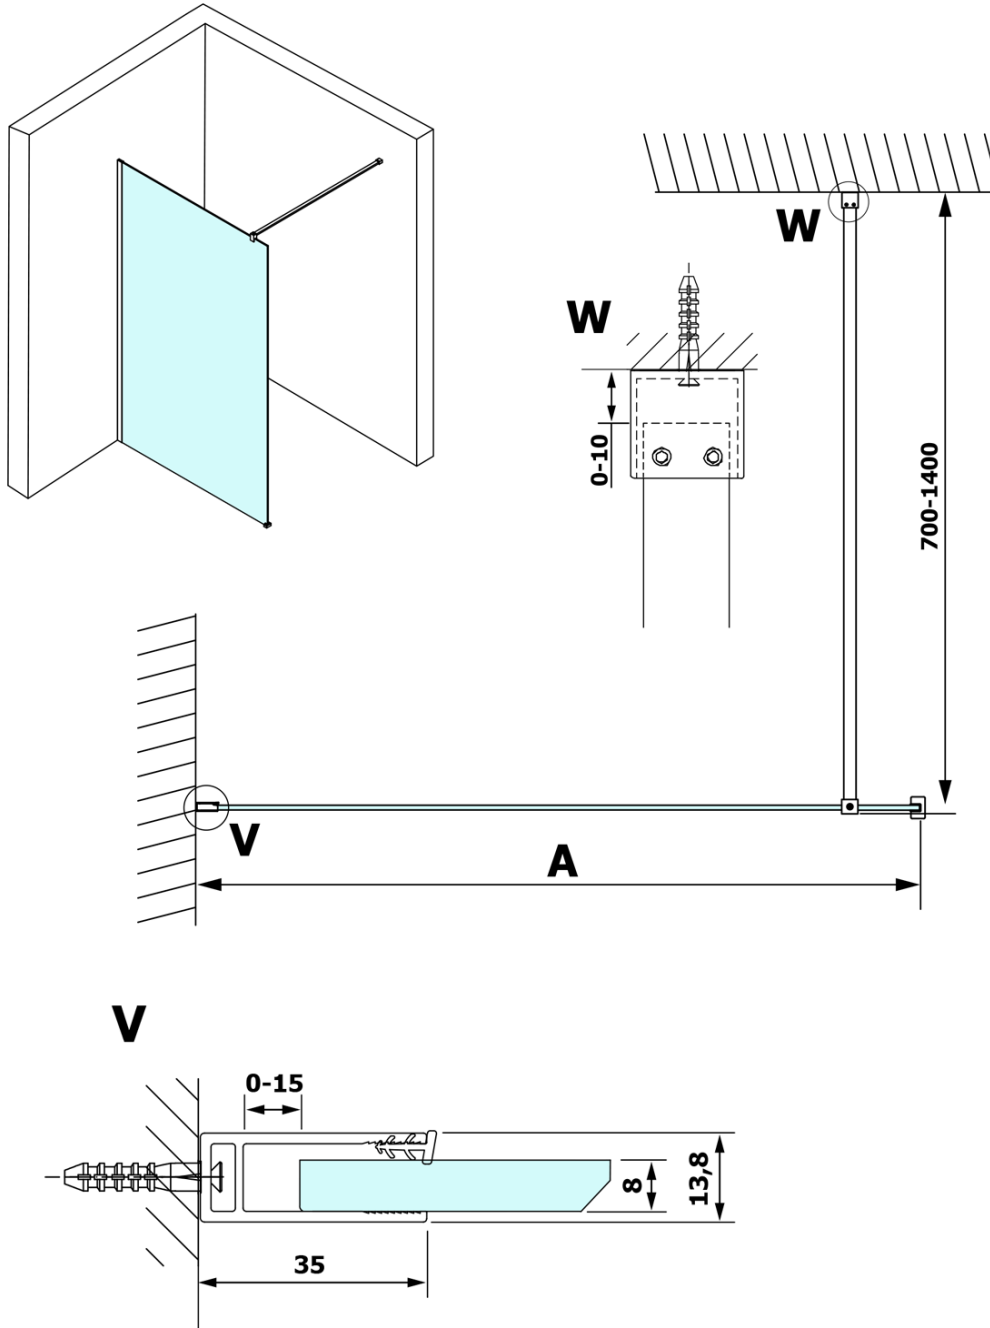

VARIO BLACK One-piece shower glass panel, wall-mount, clear glass, 1200 mm

Order code: GX1212GX1014

Basic information

Brand: Gelco
Series: VARIO

Size

Height: 2000 mm
Depth: 1200 mm

Properties

Profile colour: Black matt
Shape: Single-wall fixed screen
Glass colour: TRANSPARENT glass
Glass finish: Coated glass
Glass thickness: 8 mm
Weight / Piece: 68.0 kg
Packaging: 2 Piece
Warranty: 3 years

We recommend buy

1 Piece VARIO shower screen wall support bar 1400mm, black (Order code: GX2214)

VARIO BLACK One-piece shower glass panel, wall-mount, clear glass, 1200 mm

Technical sheet

MODEL	A
GX1270	685-700
GX1280	785-800
GX1290	885-900
GX1210	985-1000
GX1211	1085-1100
GX1212	1185-1200
GX1213	1285-1300
GX1214	1385-1400