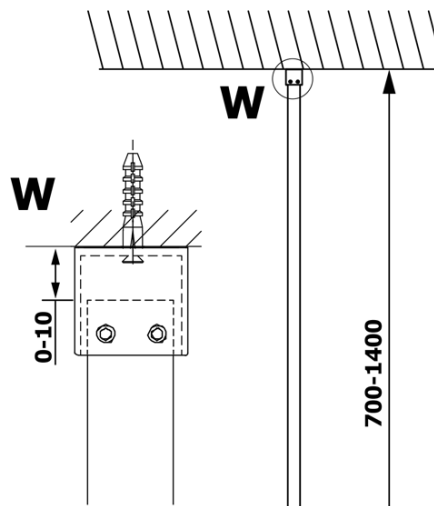

VARIO BLACK One-piece shower glass panel, wall-mount, clear glass, 1200 mm

Order code: GX1212GX1014

Basic information

Brand: Gelco
Series: VARIO

Size

Height: 2000 mm
Depth: 1200 mm

Properties

Profile colour: Black matt
Shape: Single-wall fixed screen
Glass colour: TRANSPARENT glass
Glass finish: Coated glass
Glass thickness: 8 mm
Weight / Piece: 68.0 kg
Packaging: 2 Piece
Warranty: 3 years

We recommend buy

1 Piece VARIO shower screen wall support bar 1400mm, black (Order code: GX2214)

VARIO BLACK One-piece shower glass panel, wall-mount, clear glass, 1200 mm

Technical sheet

MODEL	A
GX1270	685-700
GX1280	785-800
GX1290	885-900
GX1210	985-1000
GX1211	1085-1100
GX1212	1185-1200
GX1213	1285-1300
GX1214	1385-1400