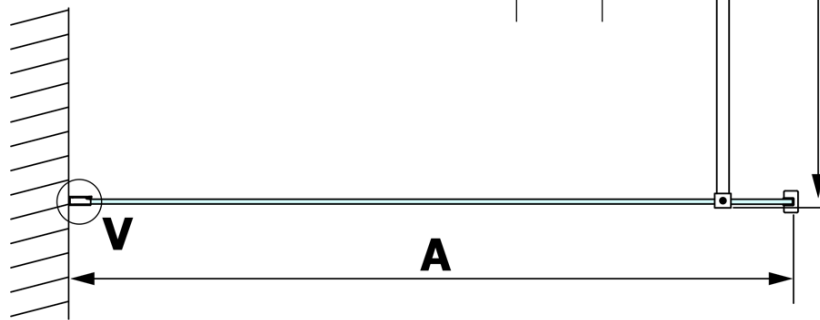

VARIO BLACK One-piece shower glass panel, wall-mount, clear glass, 1200 mm

Order code: GX1212GX1014

Basic information

Brand: Gelco
Series: VARIO

Size

Height: 2000 mm
Depth: 1200 mm

Properties

Profile colour: Black matt
Shape: Single-wall fixed screen
Glass colour: TRANSPARENT glass
Glass finish: Coated glass
Glass thickness: 8 mm
Weight / Piece: 68.0 kg
Packaging: 2 Piece
Warranty: 3 years

We recommend buy

1 Piece VARIO shower screen wall support bar 1400mm, black (Order code: GX2214)

VARIO BLACK One-piece shower glass panel, wall-mount, clear glass, 1200 mm

Technical sheet

MODEL	A
GX1270	685-700
GX1280	785-800
GX1290	885-900
GX1210	985-1000
GX1211	1085-1100
GX1212	1185-1200
GX1213	1285-1300
GX1214	1385-1400