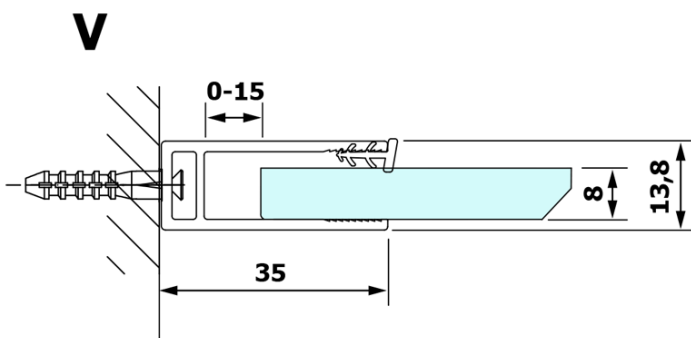

VARIO BLACK One-piece shower glass panel, wall-mount, clear glass, 1200 mm

Order code: GX1212GX1014

Basic information

Brand: Gelco
Series: VARIO

Size

Height: 2000 mm
Depth: 1200 mm

Properties

Profile colour: Black matt
Shape: Single-wall fixed screen
Glass colour: TRANSPARENT glass
Glass finish: Coated glass
Glass thickness: 8 mm
Weight / Piece: 68.0 kg
Packaging: 2 Piece
Warranty: 3 years

We recommend buy

1 Piece VARIO shower screen wall support bar 1400mm, black (Order code: GX2214)

VARIO BLACK One-piece shower glass panel, wall-mount, clear glass, 1200 mm

Technical sheet

MODEL	A
GX1270	685-700
GX1280	785-800
GX1290	885-900
GX1210	985-1000
GX1211	1085-1100
GX1212	1185-1200
GX1213	1285-1300
GX1214	1385-1400