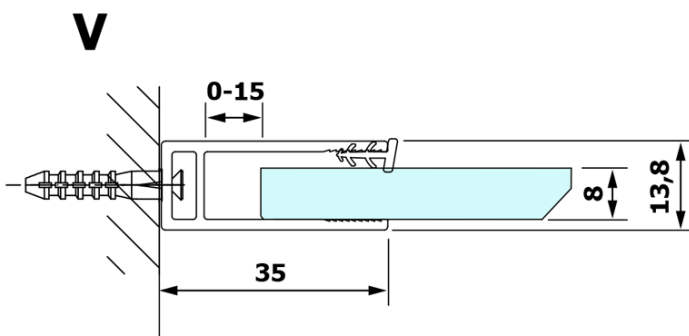

VARIO BLACK One-piece shower glass panel, wall-mount, clear glass, 1200 mm

Order code: GX1212GX1014

Basic information

Brand: Gelco
Series: VARIO

Size

Height: 2000 mm
Depth: 1200 mm

Properties

Profile colour: Black matt
Shape: Single-wall fixed screen
Glass colour: TRANSPARENT glass
Glass finish: Coated glass
Glass thickness: 8 mm
Weight / Piece: 68.0 kg
Packaging: 2 Piece
Warranty: 3 years

We recommend buy

1 Piece VARIO shower screen wall support bar 1400mm, black (Order code: GX2214)

VARIO BLACK One-piece shower glass panel, wall-mount, clear glass, 1200 mm

Technical sheet

MODEL	A
GX1270	685-700
GX1280	785-800
GX1290	885-900
GX1210	985-1000
GX1211	1085-1100
GX1212	1185-1200
GX1213	1285-1300
GX1214	1385-1400