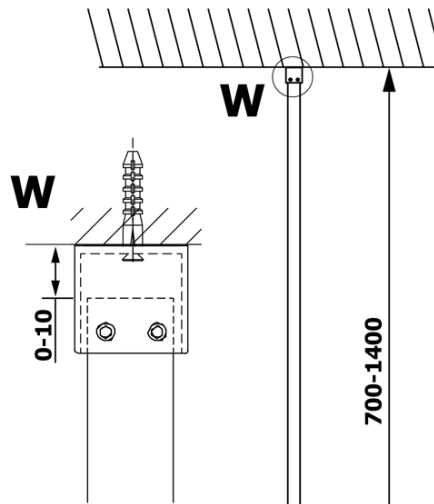

VARIO BLACK One-piece shower glass panel, wall-mount, clear glass, 1200 mm

Order code: GX1212GX1014

Basic information

Brand: Gelco
Series: VARIO

Size

Height: 2000 mm
Depth: 1200 mm

Properties

Profile colour: Black matt
Shape: Single-wall fixed screen
Glass colour: TRANSPARENT glass
Glass finish: Coated glass
Glass thickness: 8 mm
Weight / Piece: 68.0 kg
Packaging: 2 Piece
Warranty: 3 years

We recommend buy

1 Piece VARIO shower screen wall support bar 1400mm, black (Order code: GX2214)

VARIO BLACK One-piece shower glass panel, wall-mount, clear glass, 1200 mm

Technical sheet

MODEL	A
GX1270	685-700
GX1280	785-800
GX1290	885-900
GX1210	985-1000
GX1211	1085-1100
GX1212	1185-1200
GX1213	1285-1300
GX1214	1385-1400