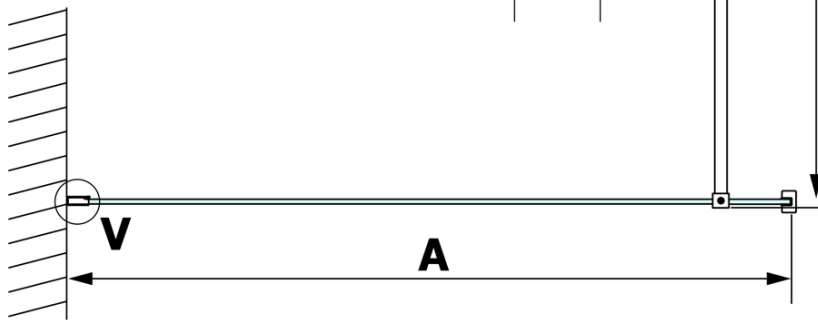

VARIO BLACK One-piece shower glass panel, wall-mount, clear glass, 1200 mm

Order code: GX1212GX1014

Basic information

Brand: Gelco
Series: VARIO

Size

Height: 2000 mm
Depth: 1200 mm

Properties

Profile colour: Black matt
Shape: Single-wall fixed screen
Glass colour: TRANSPARENT glass
Glass finish: Coated glass
Glass thickness: 8 mm
Weight / Piece: 68.0 kg
Packaging: 2 Piece
Warranty: 3 years

We recommend buy

1 Piece VARIO shower screen wall support bar 1400mm, black (Order code: GX2214)

VARIO BLACK One-piece shower glass panel, wall-mount, clear glass, 1200 mm

Technical sheet

MODEL	A
GX1270	685-700
GX1280	785-800
GX1290	885-900
GX1210	985-1000
GX1211	1085-1100
GX1212	1185-1200
GX1213	1285-1300
GX1214	1385-1400