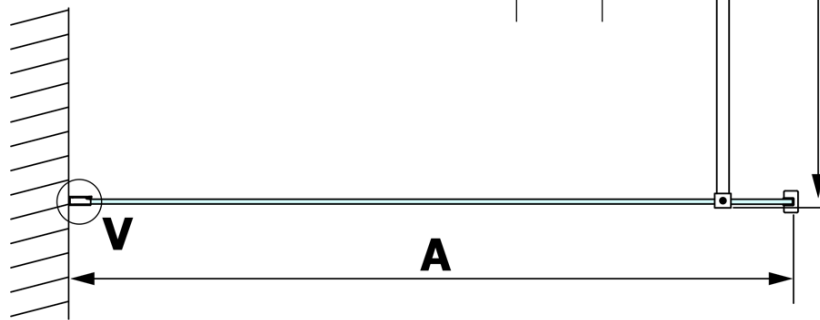

### Size

Height: 2000 mm  
Depth: 1200 mm

### Properties

Profile colour: Black matt  
Shape: Single-wall fixed screen  
Glass colour: TRANSPARENT glass  
Glass finish: Coated glass  
Glass thickness: 8 mm  
Weight / Piece: 68.0 kg  
Packaging: 2 Piece  
Warranty: 3 years

### We recommend buy

1 Piece VARIO shower screen wall support bar 1400mm, black (Order code: GX2214)

**VARIO BLACK One-piece shower glass panel, wall-mount, clear glass, 1200 mm**

**Technical sheet**

MODEL	A
GX1270	685-700
GX1280	785-800
GX1290	885-900
GX1210	985-1000
GX1211	1085-1100
GX1212	1185-1200
GX1213	1285-1300
GX1214	1385-1400