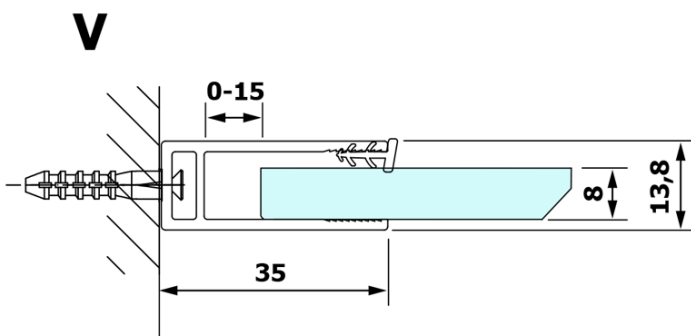

## VARIO BLACK One-piece shower glass panel, wall-mount, clear glass, 1200 mm

Order code: GX1212GX1014

### Size

Height: 2000 mm  
Depth: 1200 mm

### Properties

Profile colour: Black matt  
Shape: Single-wall fixed screen  
Glass colour: TRANSPARENT glass  
Glass finish: Coated glass  
Glass thickness: 8 mm  
Weight / Piece: 68.0 kg  
Packaging: 2 Piece  
Warranty: 3 years

### We recommend buy

1 Piece VARIO shower screen wall support bar 1400mm, black (Order code: GX2214)

**VARIO BLACK One-piece shower glass panel, wall-mount, clear glass, 1200 mm**

**Technical sheet**

MODEL	A
GX1270	685-700
GX1280	785-800
GX1290	885-900
GX1210	985-1000
GX1211	1085-1100
GX1212	1185-1200
GX1213	1285-1300
GX1214	1385-1400