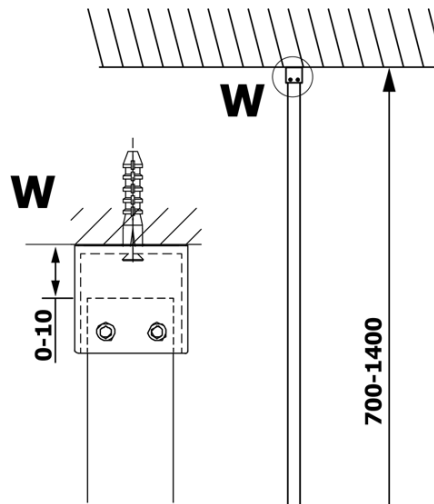

### Size

Height: 2000 mm  
Depth: 1200 mm

### Properties

Profile colour: Black matt  
Shape: Single-wall fixed screen  
Glass colour: TRANSPARENT glass  
Glass finish: Coated glass  
Glass thickness: 8 mm  
Weight / Piece: 68.0 kg  
Packaging: 2 Piece  
Warranty: 3 years

### We recommend buy

1 Piece VARIO shower screen wall support bar 1400mm, black (Order code: GX2214)

**VARIO BLACK One-piece shower glass panel, wall-mount, clear glass, 1200 mm**

**Technical sheet**

MODEL	A
GX1270	685-700
GX1280	785-800
GX1290	885-900
GX1210	985-1000
GX1211	1085-1100
GX1212	1185-1200
GX1213	1285-1300
GX1214	1385-1400