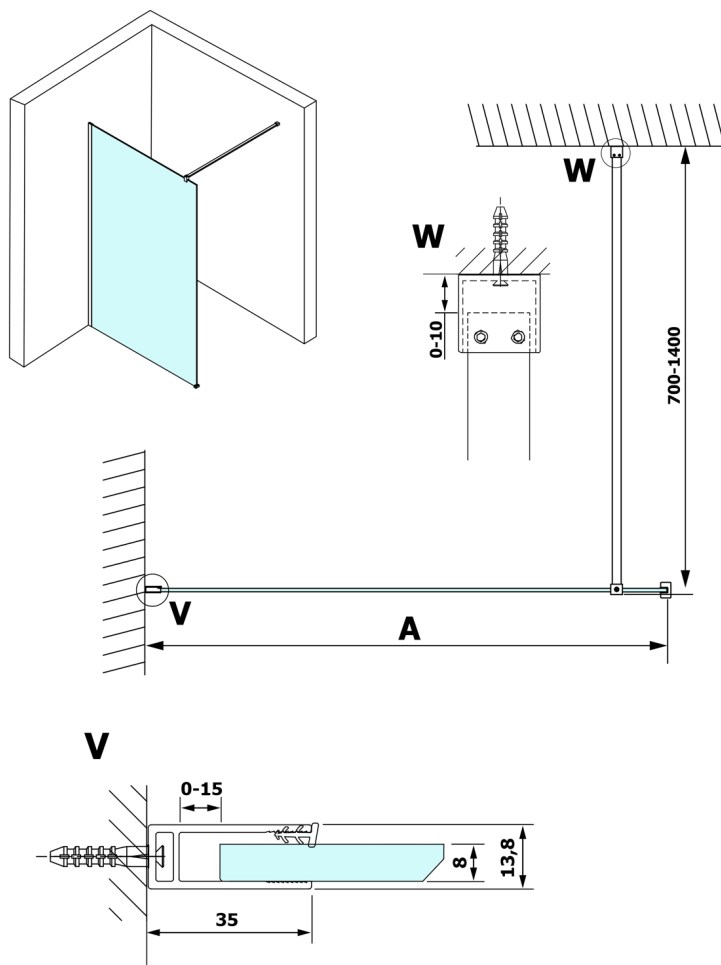

VARIO BLACK One-piece shower glass panel, wall-mount, clear glass, 1200 mm

Order code: GX1212GX1014

Size

Height: 2000 mm

Depth: 1200 mm

Properties

Warranty: 3 years

Technical sheet

MODEL	A
GX1270	685-700
GX1280	785-800
GX1290	885-900
GX1210	985-1000
GX1211	1085-1100
GX1212	1185-1200
GX1213	1285-1300
GX1214	1385-1400