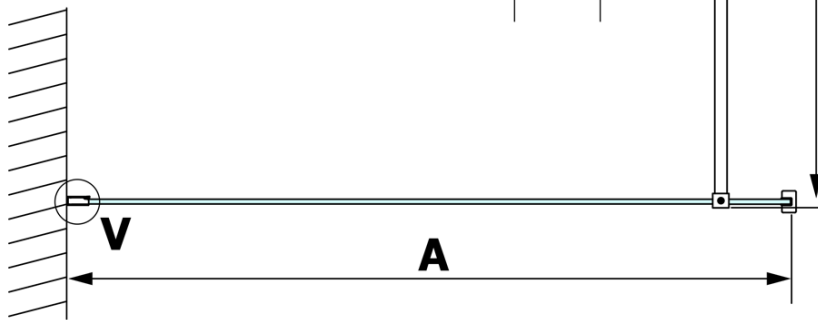

VARIO BLACK One-piece shower glass panel, wall-mount, clear glass, 1100 mm

Order code: GX1211GX1014

Basic information

Brand: Gelco
Series: VARIO

Size

Height: 2000 mm
Depth: 1100 mm

Properties

Profile colour: Black matt
Shape: Single-wall fixed screen
Glass colour: TRANSPARENT glass
Glass finish: Coated glass
Glass thickness: 8 mm
Weight / Piece: 60.0 kg
Packaging: 2 Piece
Warranty: 3 years

We recommend buy

1 Piece VARIO shower screen wall support bar 1400mm, black (Order code: GX2214)

VARIO BLACK One-piece shower glass panel, wall-mount, clear glass, 1100 mm

Technical sheet

MODEL	A
GX1270	685-700
GX1280	785-800
GX1290	885-900
GX1210	985-1000
GX1211	1085-1100
GX1212	1185-1200
GX1213	1285-1300
GX1214	1385-1400