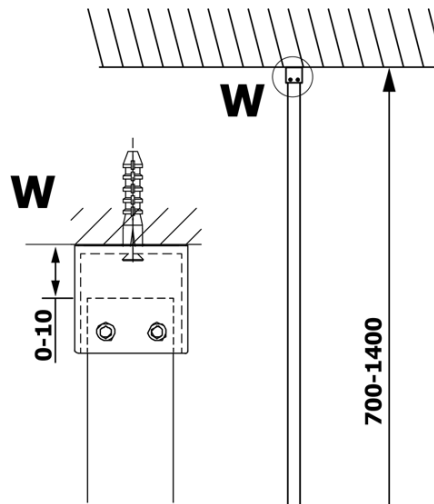

VARIO BLACK One-piece shower glass panel, wall-mount, clear glass, 1100 mm

Order code: GX1211GX1014

Basic information

Brand: Gelco
Series: VARIO

Size

Height: 2000 mm
Depth: 1100 mm

Properties

Profile colour: Black matt
Shape: Single-wall fixed screen
Glass colour: TRANSPARENT glass
Glass finish: Coated glass
Glass thickness: 8 mm
Weight / Piece: 60.0 kg
Packaging: 2 Piece
Warranty: 3 years

We recommend buy

1 Piece VARIO shower screen wall support bar 1400mm, black (Order code: GX2214)

VARIO BLACK One-piece shower glass panel, wall-mount, clear glass, 1100 mm

Technical sheet

MODEL	A
GX1270	685-700
GX1280	785-800
GX1290	885-900
GX1210	985-1000
GX1211	1085-1100
GX1212	1185-1200
GX1213	1285-1300
GX1214	1385-1400