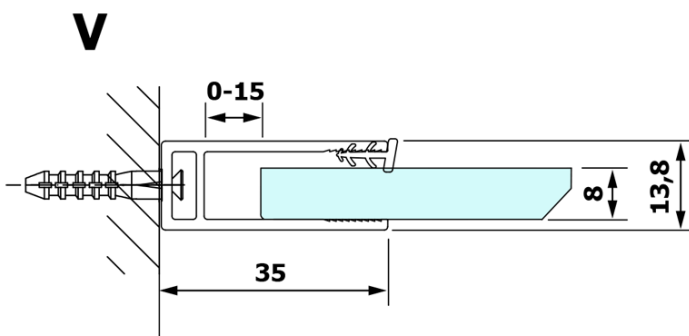

VARIO BLACK One-piece shower glass panel, wall-mount, clear glass, 1100 mm

Order code: GX1211GX1014

Basic information

Brand: Gelco
Series: VARIO

Size

Height: 2000 mm
Depth: 1100 mm

Properties

Profile colour: Black matt
Shape: Single-wall fixed screen
Glass colour: TRANSPARENT glass
Glass finish: Coated glass
Glass thickness: 8 mm
Weight / Piece: 60.0 kg
Packaging: 2 Piece
Warranty: 3 years

We recommend buy

1 Piece VARIO shower screen wall support bar 1400mm, black (Order code: GX2214)

VARIO BLACK One-piece shower glass panel, wall-mount, clear glass, 1100 mm

Technical sheet

MODEL	A
GX1270	685-700
GX1280	785-800
GX1290	885-900
GX1210	985-1000
GX1211	1085-1100
GX1212	1185-1200
GX1213	1285-1300
GX1214	1385-1400