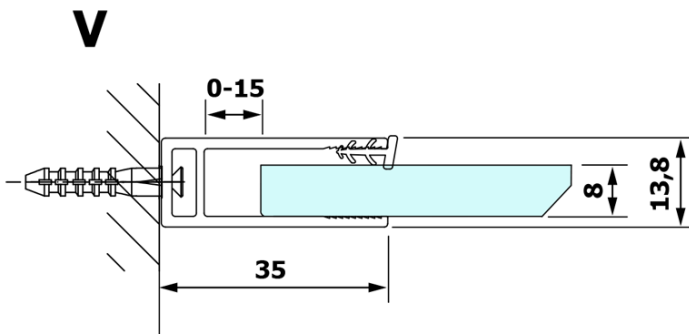

VARIO BLACK One-piece shower glass panel, wall-mount, clear glass, 900 mm

Order code: GX1290GX1014

Basic information

Brand: Gelco
Series: VARIO

Size

Height: 2000 mm
Depth: 900 mm

Properties

Profile colour: Black matt
Shape: Single-wall fixed screen
Glass colour: TRANSPARENT glass
Glass finish: Coated glass
Glass thickness: 8 mm
Weight / Piece: 41.0 kg
Packaging: 2 Piece
Warranty: 3 years

VARIO BLACK One-piece shower glass panel, wall-mount, clear glass, 900 mm

Technical sheet

MODEL	A
GX1270	685-700
GX1280	785-800
GX1290	885-900
GX1210	985-1000

VARIO BLACK One-piece shower glass panel, wall-mount, clear glass, 900 mm

MODEL	A
GX1270	685-700
GX1280	785-800
GX1290	885-900
GX1210	985-1000
GX1211	1085-1100
GX1212	1185-1200
GX1213	1285-1300
GX1214	1385-1400