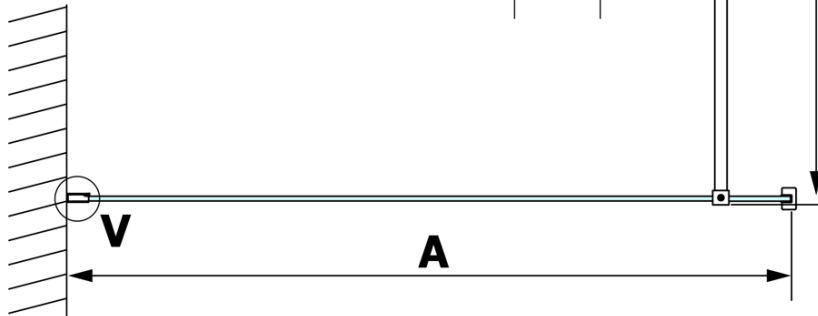

## Size

Height: 2000 mm  
Depth: 800 mm

**VARIO BLACK One-piece shower glass panel, wall-mount, clear glass, 800 mm**

**Technical sheet**

MODEL	A
GX1270	685-700
GX1280	785-800
GX1290	885-900
GX1210	985-1000

**VARIO BLACK One-piece shower glass panel, wall-mount, clear glass, 800 mm**

MODEL	A
GX1270	685-700
GX1280	785-800
GX1290	885-900
GX1210	985-1000
GX1211	1085-1100
GX1212	1185-1200
GX1213	1285-1300
GX1214	1385-1400