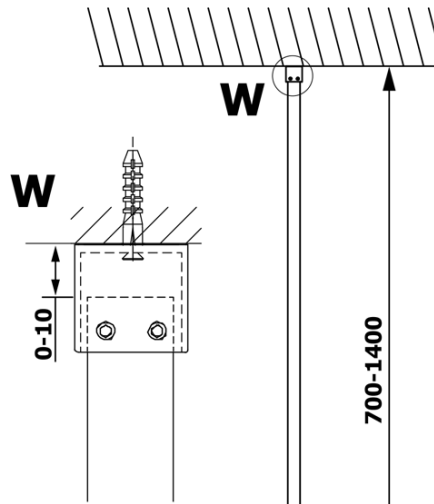

## Size

Height: 2000 mm  
Depth: 800 mm

**VARIO BLACK One-piece shower glass panel, wall-mount, clear glass, 800 mm**

**Technical sheet**

MODEL	A
GX1270	685-700
GX1280	785-800
GX1290	885-900
GX1210	985-1000

**VARIO BLACK One-piece shower glass panel, wall-mount, clear glass, 800 mm**

MODEL	A
GX1270	685-700
GX1280	785-800
GX1290	885-900
GX1210	985-1000
GX1211	1085-1100
GX1212	1185-1200
GX1213	1285-1300
GX1214	1385-1400