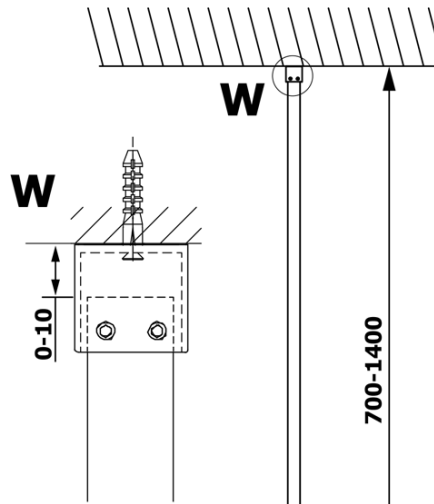

VARIO BLACK One-piece shower glass panel, wall-mount, clear glass, 800 mm

Order code: GX1280GX1014

Basic information

Brand: Gelco
Series: VARIO

Size

Height: 2000 mm
Depth: 800 mm

Properties

Profile colour: Black matt
Shape: Single-wall fixed screen
Glass colour: TRANSPARENT glass
Glass finish: Coated glass
Glass thickness: 8 mm
Weight / Piece: 41.0 kg
Packaging: 2 Piece
Warranty: 3 years

VARIO BLACK One-piece shower glass panel, wall-mount, clear glass, 800 mm

Technical sheet

MODEL	A
GX1270	685-700
GX1280	785-800
GX1290	885-900
GX1210	985-1000

VARIO BLACK One-piece shower glass panel, wall-mount, clear glass, 800 mm

MODEL	A
GX1270	685-700
GX1280	785-800
GX1290	885-900
GX1210	985-1000
GX1211	1085-1100
GX1212	1185-1200
GX1213	1285-1300
GX1214	1385-1400