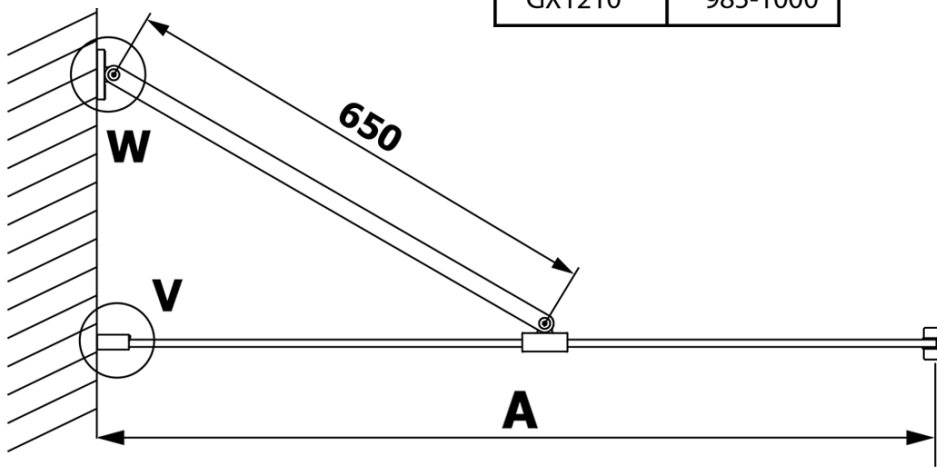

VARIO BLACK One-piece shower glass panel, wall-mount, clear glass, 700 mm

Order code: GX1270GX1014

Basic information

Brand: Gelco
Series: VARIO

Size

Height: 2000 mm
Depth: 700 mm

Properties

Profile colour: Black matt
Shape: Single-wall fixed screen
Glass colour: TRANSPARENT glass
Glass finish: Coated glass
Glass thickness: 8 mm
Weight / Piece: 34.0 kg
Packaging: 2 Piece
Warranty: 3 years

VARIO BLACK One-piece shower glass panel, wall-mount, clear glass, 700 mm

Technical sheet

MODEL	A
GX1270	685-700
GX1280	785-800
GX1290	885-900
GX1210	985-1000

VARIO BLACK One-piece shower glass panel, wall-mount, clear glass, 700 mm

MODEL	A
GX1270	685-700
GX1280	785-800
GX1290	885-900
GX1210	985-1000
GX1211	1085-1100
GX1212	1185-1200
GX1213	1285-1300
GX1214	1385-1400