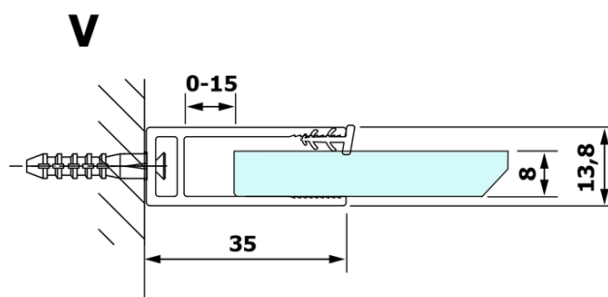

VARIO BLACK One-piece shower glass panel, wall-mount, clear glass, 700 mm

Order code: GX1270GX1014

Basic information

Brand: Gelco
Series: VARIO

Size

Height: 2000 mm
Depth: 700 mm

Properties

Profile colour: Black matt
Shape: Single-wall fixed screen
Glass colour: TRANSPARENT glass
Glass finish: Coated glass
Glass thickness: 8 mm
Weight / Piece: 34.0 kg
Packaging: 2 Piece
Warranty: 3 years

VARIO BLACK One-piece shower glass panel, wall-mount, clear glass, 700 mm

Technical sheet

MODEL	A
GX1270	685-700
GX1280	785-800
GX1290	885-900
GX1210	985-1000

VARIO BLACK One-piece shower glass panel, wall-mount, clear glass, 700 mm

MODEL	A
GX1270	685-700
GX1280	785-800
GX1290	885-900
GX1210	985-1000
GX1211	1085-1100
GX1212	1185-1200
GX1213	1285-1300
GX1214	1385-1400