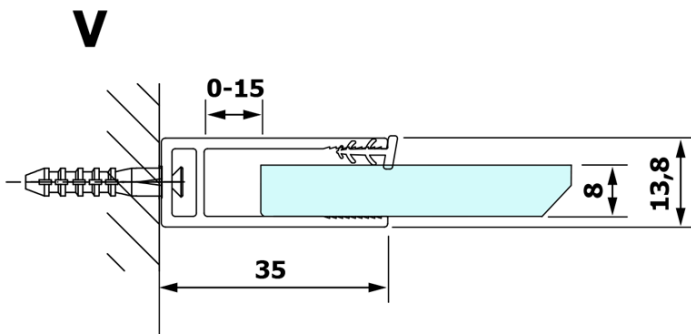

VARIO BLACK One-piece shower glass panel, wall-mount, clear glass, 700 mm

Order code: GX1270GX1014

Basic information

Brand: Gelco
Series: VARIO

Size

Height: 2000 mm
Depth: 700 mm

Properties

Profile colour: Black matt
Shape: Single-wall fixed screen
Glass colour: TRANSPARENT glass
Glass finish: Coated glass
Glass thickness: 8 mm
Weight / Piece: 34.0 kg
Packaging: 2 Piece
Warranty: 3 years

VARIO BLACK One-piece shower glass panel, wall-mount, clear glass, 700 mm

Technical sheet

MODEL	A
GX1270	685-700
GX1280	785-800
GX1290	885-900
GX1210	985-1000

VARIO BLACK One-piece shower glass panel, wall-mount, clear glass, 700 mm

MODEL	A
GX1270	685-700
GX1280	785-800
GX1290	885-900
GX1210	985-1000
GX1211	1085-1100
GX1212	1185-1200
GX1213	1285-1300
GX1214	1385-1400