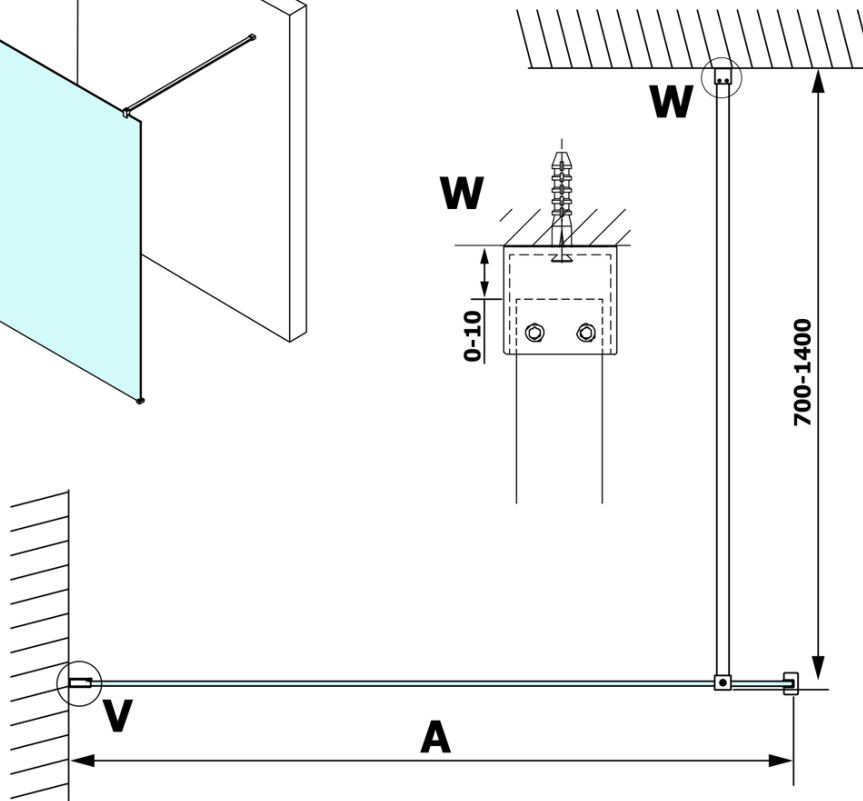

VARIO BLACK One-piece shower glass panel, wall-mount, clear glass, 700 mm

Order code: GX1270GX1014

Basic information

Brand: Gelco
Series: VARIO

Size

Height: 2000 mm
Depth: 700 mm

Properties

Profile colour: Black matt
Shape: Single-wall fixed screen
Glass colour: TRANSPARENT glass
Glass finish: Coated glass
Glass thickness: 8 mm
Weight / Piece: 34.0 kg
Packaging: 2 Piece
Warranty: 3 years

VARIO BLACK One-piece shower glass panel, wall-mount, clear glass, 700 mm

Technical sheet

MODEL	A
GX1270	685-700
GX1280	785-800
GX1290	885-900
GX1210	985-1000

VARIO BLACK One-piece shower glass panel, wall-mount, clear glass, 700 mm

MODEL	A
GX1270	685-700
GX1280	785-800
GX1290	885-900
GX1210	985-1000
GX1211	1085-1100
GX1212	1185-1200
GX1213	1285-1300
GX1214	1385-1400