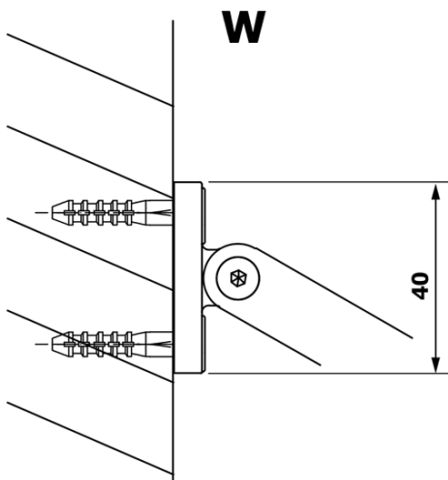

VARIO BLACK One-piece shower glass panel, wall-mount, clear glass, 700 mm

Order code: GX1270GX1014

Basic information

Brand: Gelco
Series: VARIO

Size

Height: 2000 mm
Depth: 700 mm

Properties

Profile colour: Black matt
Shape: Single-wall fixed screen
Glass colour: TRANSPARENT glass
Glass finish: Coated glass
Glass thickness: 8 mm
Weight / Piece: 34.0 kg
Packaging: 2 Piece
Warranty: 3 years

VARIO BLACK One-piece shower glass panel, wall-mount, clear glass, 700 mm

Technical sheet

MODEL	A
GX1270	685-700
GX1280	785-800
GX1290	885-900
GX1210	985-1000

VARIO BLACK One-piece shower glass panel, wall-mount, clear glass, 700 mm

MODEL	A
GX1270	685-700
GX1280	785-800
GX1290	885-900
GX1210	985-1000
GX1211	1085-1100
GX1212	1185-1200
GX1213	1285-1300
GX1214	1385-1400