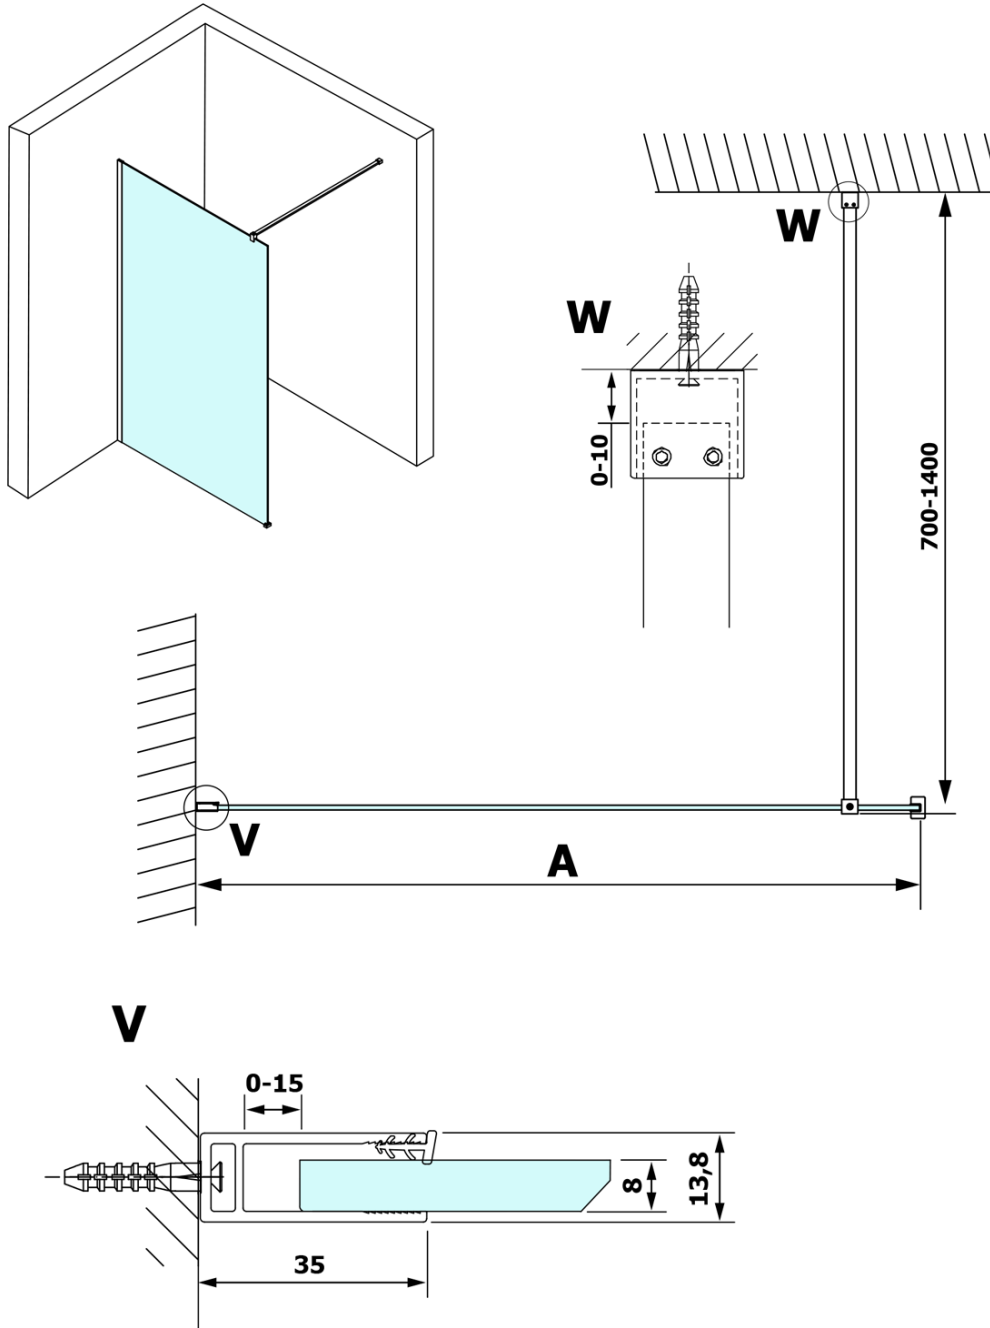

VARIO BLACK One-piece shower glass panel, wall-mount, matt glass, 1400 mm

Order code: GX1414GX1014

Basic information

Brand: Gelco
Series: VARIO

Size

Height: 2000 mm
Depth: 1400 mm

Properties

Profile colour: Black matt
Shape: Single-wall fixed screen
Glass colour: Matte glass
Glass finish: Coated glass
Glass thickness: 8 mm
Weight / Piece: 75.0 kg
Packaging: 2 Piece
Warranty: 3 years

We recommend buy

1 Piece VARIO shower screen wall support bar 1400mm, black (Order code: GX2214)

VARIO BLACK One-piece shower glass panel, wall-mount, matt glass, 1400 mm

Technical sheet

MODEL	A
GX1470	685-700
GX1480	785-800
GX1490	885-900
GX1410	985-1000
GX1411	1085-1100
GX1412	1185-1200
GX1413	1285-1300
GX1414	1385-1400