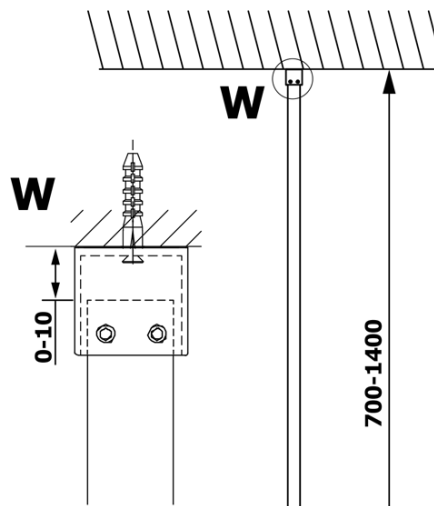

VARIO BLACK One-piece shower glass panel, wall-mount, matt glass, 1400 mm

Order code: GX1414GX1014

Basic information

Brand: Gelco
Series: VARIO

Size

Height: 2000 mm
Depth: 1400 mm

Properties

Profile colour: Black matt
Shape: Single-wall fixed screen
Glass colour: Matte glass
Glass finish: Coated glass
Glass thickness: 8 mm
Weight / Piece: 75.0 kg
Packaging: 2 Piece
Warranty: 3 years

We recommend buy

1 Piece VARIO shower screen wall support bar 1400mm, black (Order code: GX2214)

VARIO BLACK One-piece shower glass panel, wall-mount, matt glass, 1400 mm

Technical sheet

MODEL	A
GX1470	685-700
GX1480	785-800
GX1490	885-900
GX1410	985-1000
GX1411	1085-1100
GX1412	1185-1200
GX1413	1285-1300
GX1414	1385-1400