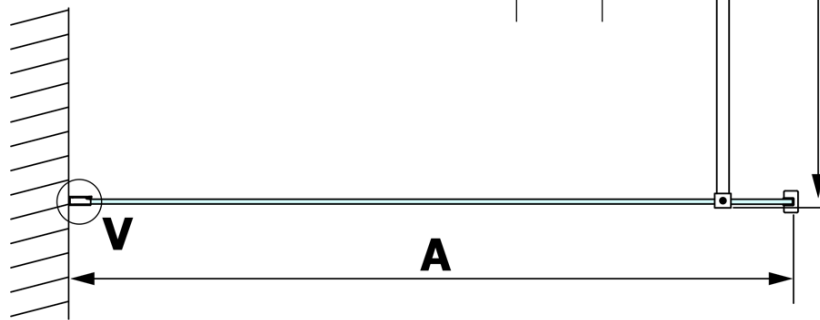

VARIO BLACK One-piece shower glass panel, wall-mount, matt glass, 1400 mm

Order code: GX1414GX1014

Basic information

Brand: Gelco
Series: VARIO

Size

Height: 2000 mm
Depth: 1400 mm

Properties

Profile colour: Black matt
Shape: Single-wall fixed screen
Glass colour: Matte glass
Glass finish: Coated glass
Glass thickness: 8 mm
Weight / Piece: 75.0 kg
Packaging: 2 Piece
Warranty: 3 years

We recommend buy

1 Piece VARIO shower screen wall support bar 1400mm, black (Order code: GX2214)

VARIO BLACK One-piece shower glass panel, wall-mount, matt glass, 1400 mm

Technical sheet

MODEL	A
GX1470	685-700
GX1480	785-800
GX1490	885-900
GX1410	985-1000
GX1411	1085-1100
GX1412	1185-1200
GX1413	1285-1300
GX1414	1385-1400