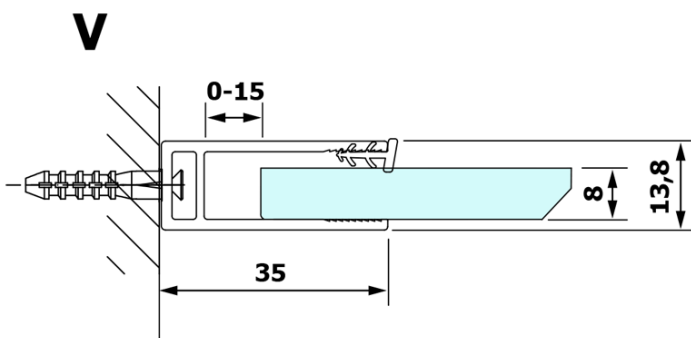

VARIO BLACK One-piece shower glass panel, wall-mount, matt glass, 1400 mm

Order code: GX1414GX1014

Basic information

Brand: Gelco
Series: VARIO

Size

Height: 2000 mm
Depth: 1400 mm

Properties

Profile colour: Black matt
Shape: Single-wall fixed screen
Glass colour: Matte glass
Glass finish: Coated glass
Glass thickness: 8 mm
Weight / Piece: 75.0 kg
Packaging: 2 Piece
Warranty: 3 years

We recommend buy

1 Piece VARIO shower screen wall support bar 1400mm, black (Order code: GX2214)

VARIO BLACK One-piece shower glass panel, wall-mount, matt glass, 1400 mm

Technical sheet

MODEL	A
GX1470	685-700
GX1480	785-800
GX1490	885-900
GX1410	985-1000
GX1411	1085-1100
GX1412	1185-1200
GX1413	1285-1300
GX1414	1385-1400