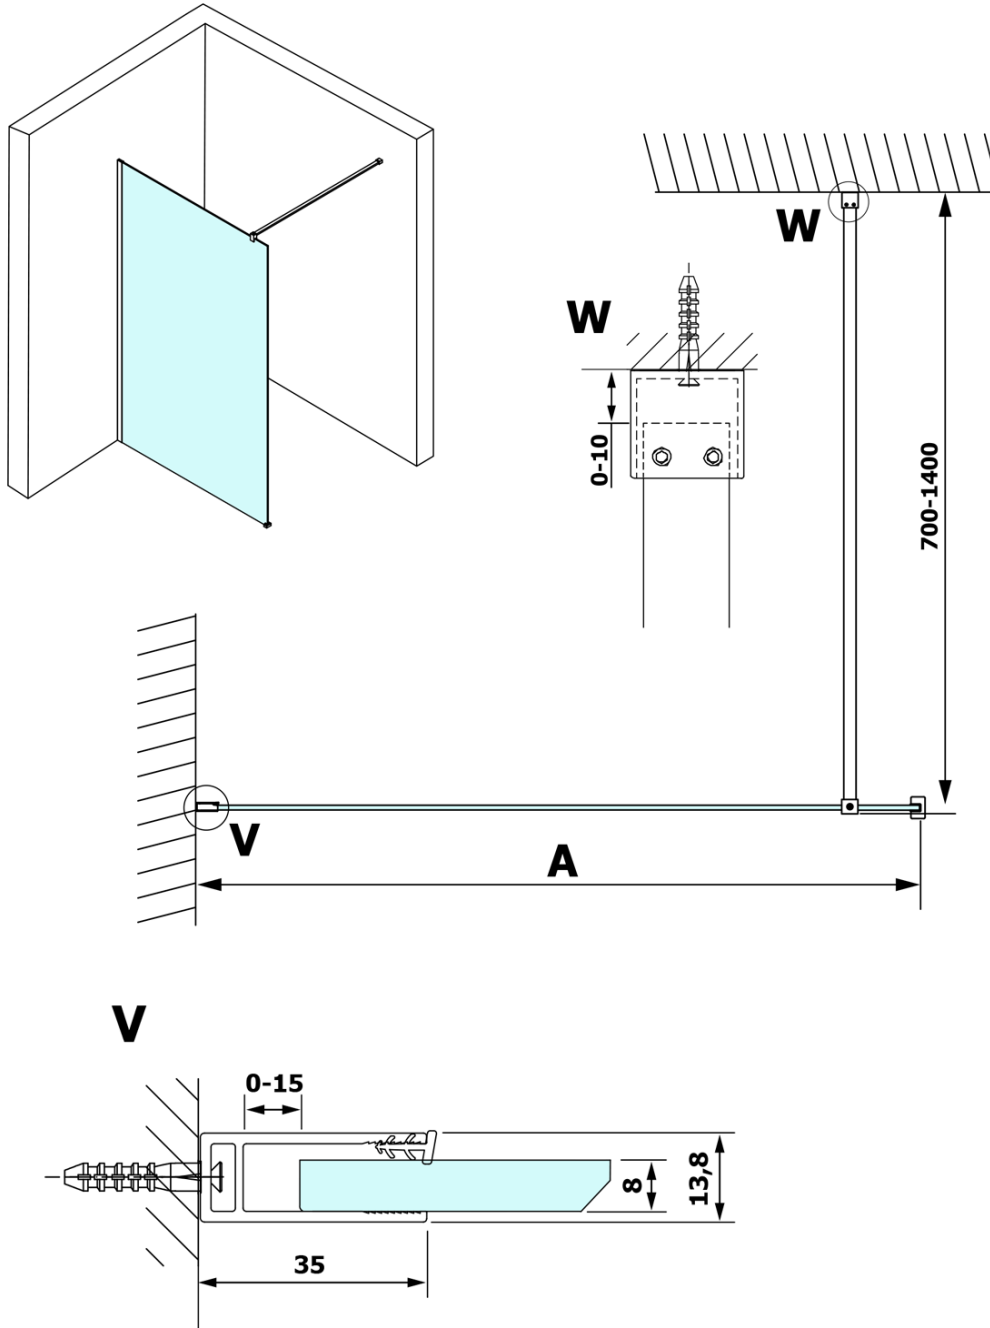

## VARIO BLACK One-piece shower glass panel, wall-mount, matt glass, 1400 mm

Order code: GX1414GX1014

### Size

Height: 2000 mm  
Depth: 1400 mm

### Properties

Profile colour: Black matt  
Shape: Single-wall fixed screen  
Glass colour: Matte glass  
Glass finish: Coated glass  
Glass thickness: 8 mm  
Weight / Piece: 75.0 kg  
Packaging: 2 Piece  
Warranty: 3 years

### We recommend buy

1 Piece VARIO shower screen wall support bar 1400mm, black (Order code: GX2214)

**VARIO BLACK One-piece shower glass panel, wall-mount, matt glass, 1400 mm**

**Technical sheet**

MODEL	A
GX1470	685-700
GX1480	785-800
GX1490	885-900
GX1410	985-1000
GX1411	1085-1100
GX1412	1185-1200
GX1413	1285-1300
GX1414	1385-1400