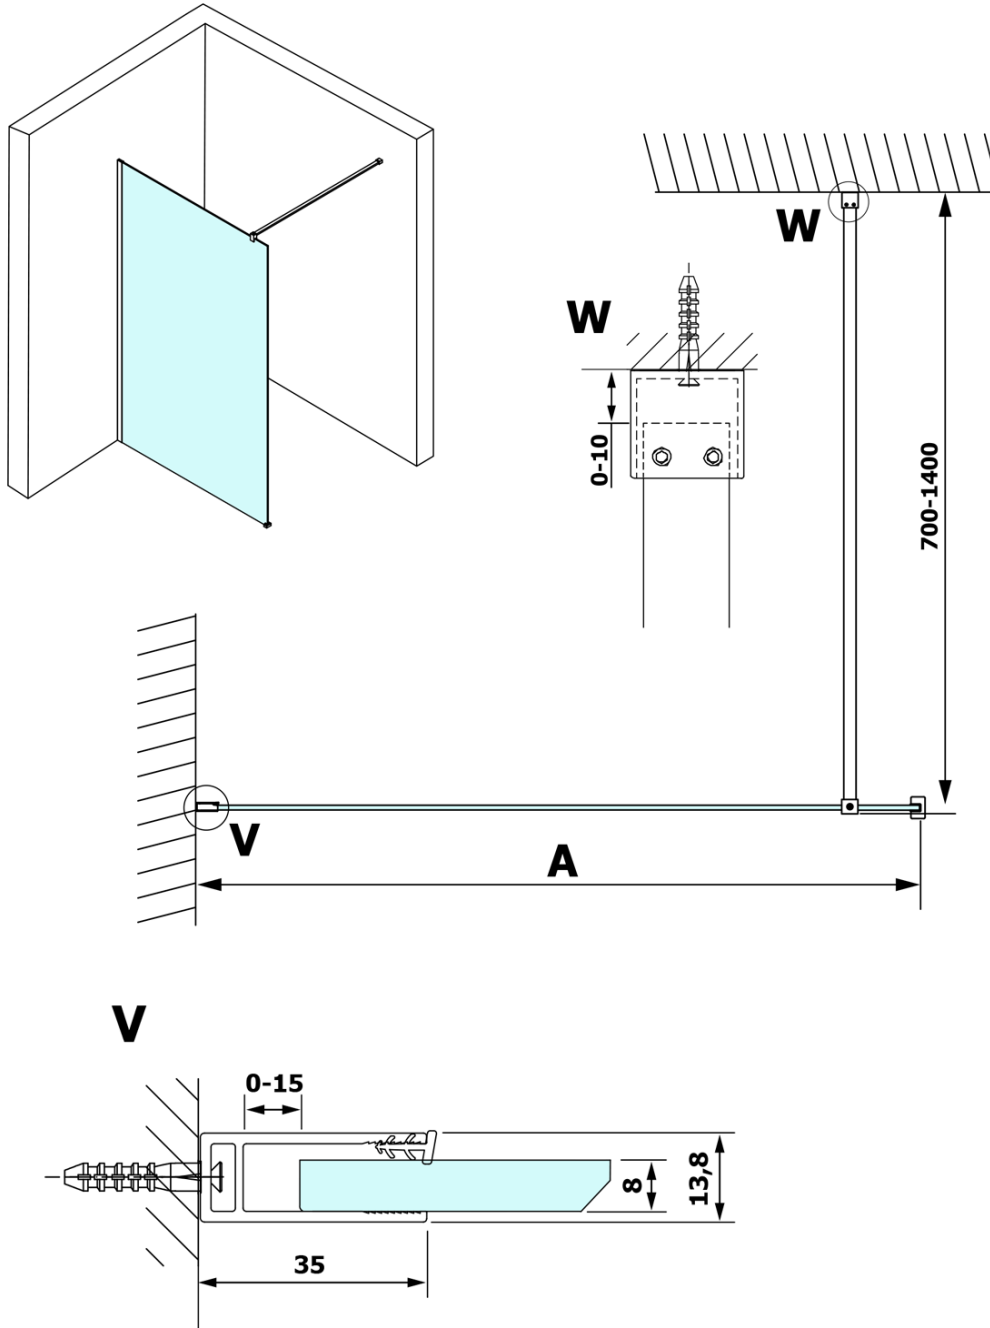

## VARIO BLACK One-piece shower glass panel, wall-mount, matt glass, 1300 mm

Order code: GX1413GX1014

### Size

Height: 2000 mm  
Depth: 1300 mm

### Properties

Profile colour: Black matt  
Shape: Single-wall fixed screen  
Glass colour: Matte glass  
Glass finish: Coated glass  
Glass thickness: 8 mm  
Weight / Piece: 70.0 kg  
Packaging: 2 Piece  
Warranty: 3 years

### We recommend buy

1 Piece VARIO shower screen wall support bar 1400mm, black (Order code: GX2214)

**VARIO BLACK One-piece shower glass panel, wall-mount, matt glass, 1300 mm**

**Technical sheet**

MODEL	A
GX1470	685-700
GX1480	785-800
GX1490	885-900
GX1410	985-1000
GX1411	1085-1100
GX1412	1185-1200
GX1413	1285-1300
GX1414	1385-1400