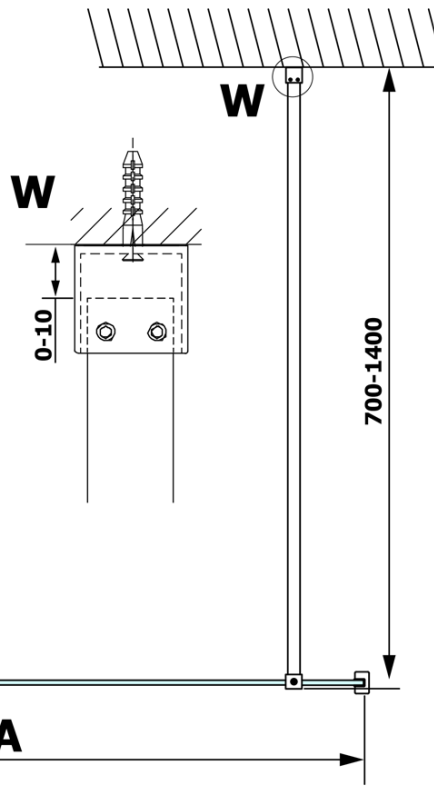

## Size

**Height:** 2000 mm  
**Depth:** 1300 mm

## Properties

**Profile colour:** Black matt  
**Shape:** Single-wall fixed screen  
**Glass colour:** Matte glass  
**Glass finish:** Coated glass  
**Glass thickness:** 8 mm  
**Weight / Piece:** 70.0 kg  
**Packaging:** 2 Piece  
**Warranty:** 3 years

**VARIO BLACK One-piece shower glass panel, wall-mount, matt glass, 1300 mm**

**Technical sheet**

MODEL	A
GX1470	685-700
GX1480	785-800
GX1490	885-900
GX1410	985-1000
GX1411	1085-1100
GX1412	1185-1200
GX1413	1285-1300
GX1414	1385-1400