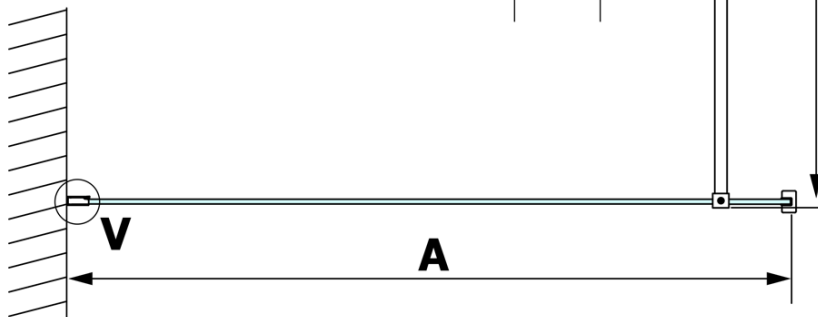

VARIO BLACK One-piece shower glass panel, wall-mount, matt glass, 1300 mm

Order code: GX1413GX1014

Basic information

Brand: Gelco
Series: VARIO

Size

Height: 2000 mm
Depth: 1300 mm

Properties

Profile colour: Black matt
Shape: Single-wall fixed screen
Glass colour: Matte glass
Glass finish: Coated glass
Glass thickness: 8 mm
Weight / Piece: 70.0 kg
Packaging: 2 Piece
Warranty: 3 years

We recommend buy

1 Piece VARIO shower screen wall support bar 1400mm, black (Order code: GX2214)

VARIO BLACK One-piece shower glass panel, wall-mount, matt glass, 1300 mm

Technical sheet

MODEL	A
GX1470	685-700
GX1480	785-800
GX1490	885-900
GX1410	985-1000
GX1411	1085-1100
GX1412	1185-1200
GX1413	1285-1300
GX1414	1385-1400