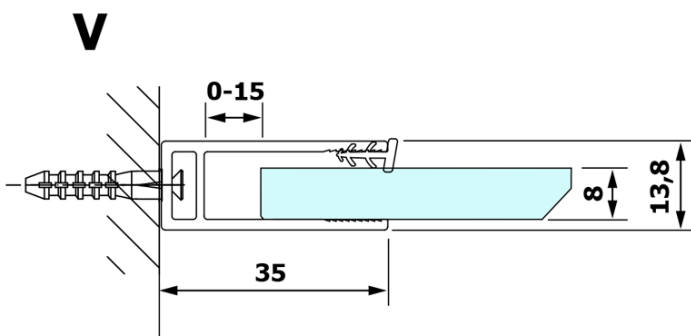

VARIO BLACK One-piece shower glass panel, wall-mount, matt glass, 1300 mm

Order code: GX1413GX1014

Basic information

Brand: Gelco
Series: VARIO

Size

Height: 2000 mm
Depth: 1300 mm

Properties

Profile colour: Black matt
Shape: Single-wall fixed screen
Glass colour: Matte glass
Glass finish: Coated glass
Glass thickness: 8 mm
Weight / Piece: 70.0 kg
Packaging: 2 Piece
Warranty: 3 years

We recommend buy

1 Piece VARIO shower screen wall support bar 1400mm, black (Order code: GX2214)

VARIO BLACK One-piece shower glass panel, wall-mount, matt glass, 1300 mm

Technical sheet

MODEL	A
GX1470	685-700
GX1480	785-800
GX1490	885-900
GX1410	985-1000
GX1411	1085-1100
GX1412	1185-1200
GX1413	1285-1300
GX1414	1385-1400