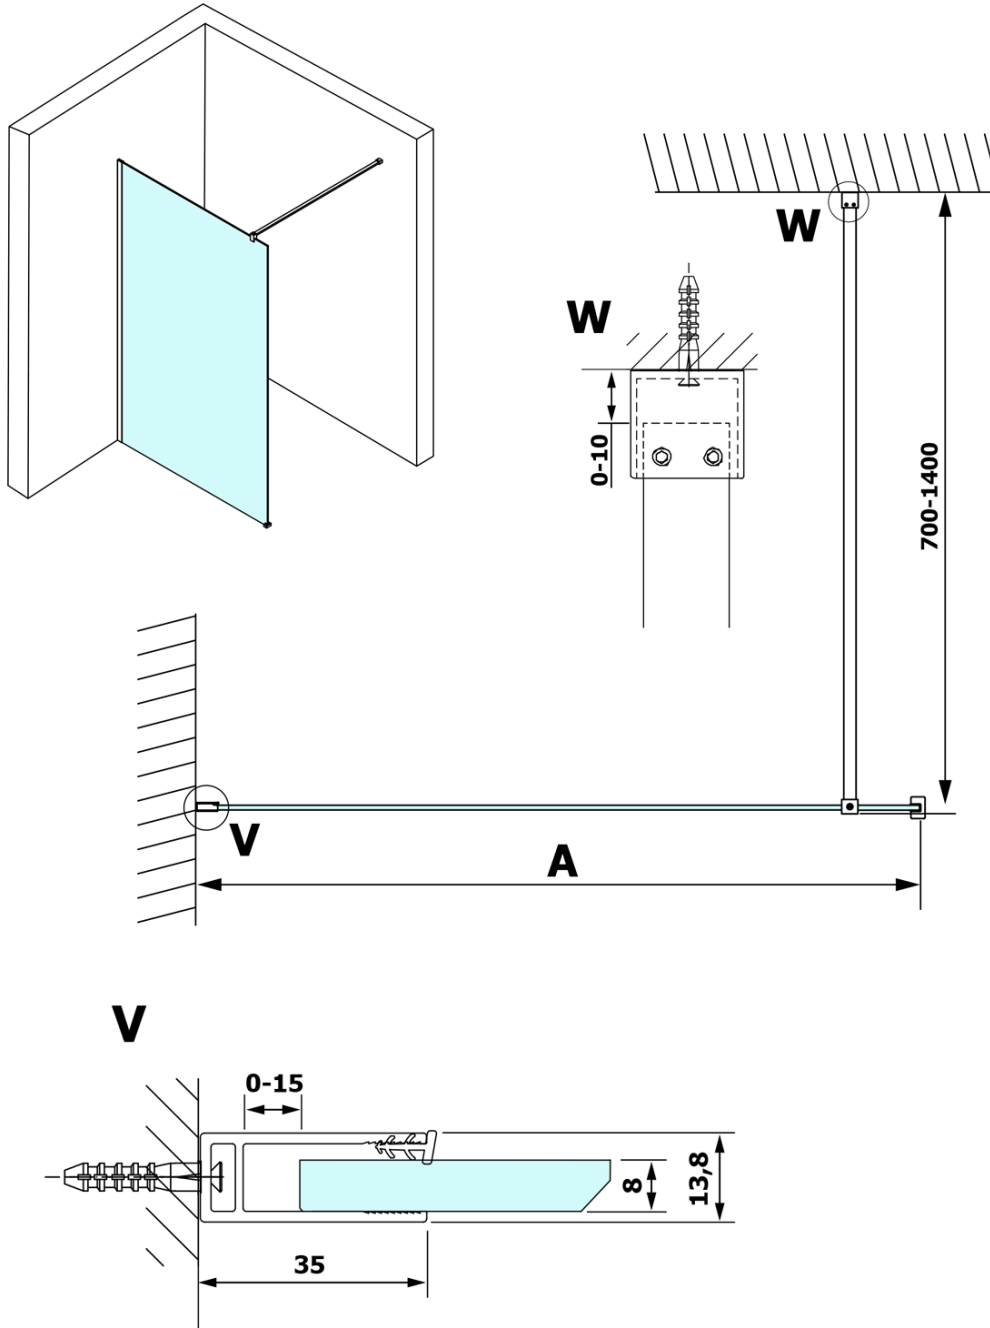

VARIO BLACK One-piece shower glass panel, wall-mount, matt glass, 1300 mm

Order code: GX1413GX1014

Basic information

Brand: Gelco
Series: VARIO

Size

Height: 2000 mm
Depth: 1300 mm

Properties

Profile colour: Black matt
Shape: Single-wall fixed screen
Glass colour: Matte glass
Glass finish: Coated glass
Glass thickness: 8 mm
Weight / Piece: 70.0 kg
Packaging: 2 Piece
Warranty: 3 years

We recommend buy

1 Piece VARIO shower screen wall support bar 1400mm, black (Order code: GX2214)

VARIO BLACK One-piece shower glass panel, wall-mount, matt glass, 1300 mm

Technical sheet

MODEL	A
GX1470	685-700
GX1480	785-800
GX1490	885-900
GX1410	985-1000
GX1411	1085-1100
GX1412	1185-1200
GX1413	1285-1300
GX1414	1385-1400