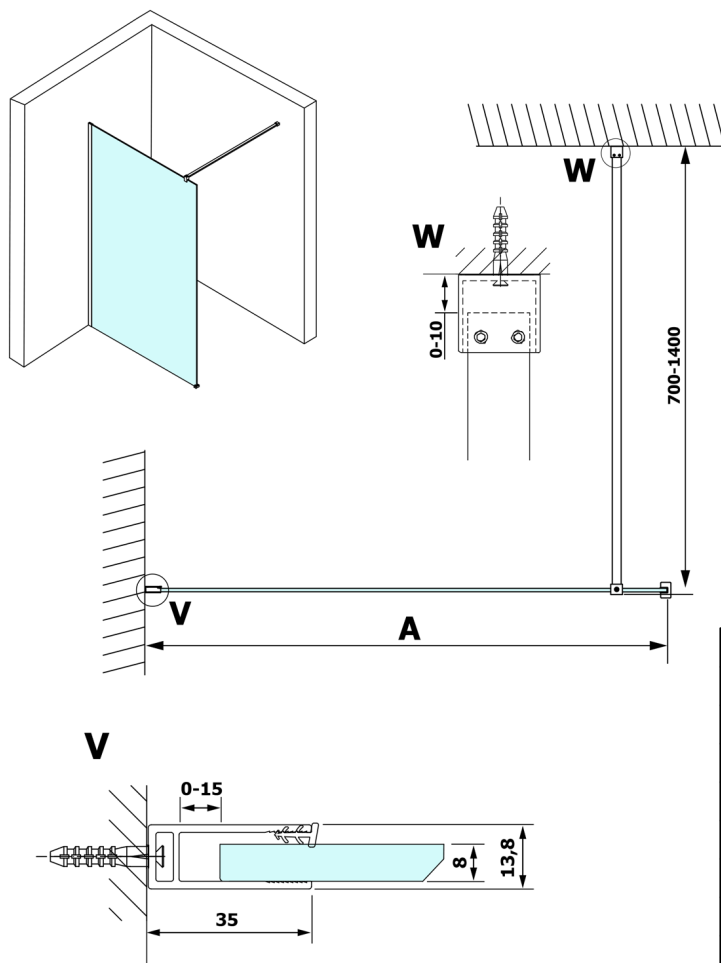

VARIO BLACK One-piece shower glass panel, wall-mount, matt glass, 1300 mm

Order code: GX1413GX1014

Size

Height: 2000 mm

Depth: 1300 mm

Properties

Warranty: 3 years

Technical sheet

MODEL	A
GX1470	685-700
GX1480	785-800
GX1490	885-900
GX1410	985-1000
GX1411	1085-1100
GX1412	1185-1200
GX1413	1285-1300
GX1414	1385-1400