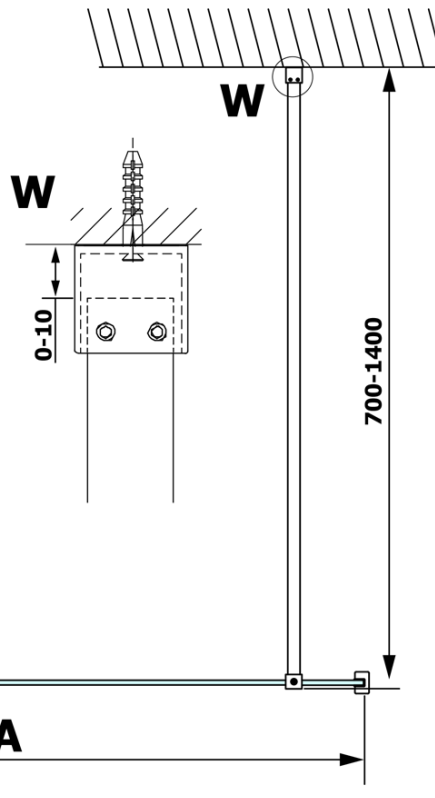

VARIO BLACK One-piece shower glass panel, wall-mount, matt glass, 1200 mm

Order code: GX1412GX1014

Basic information

Brand: Gelco
Series: VARIO

Size

Height: 2000 mm
Depth: 1200 mm

Properties

Profile colour: Black matt
Shape: Single-wall fixed screen
Glass colour: Matte glass
Glass finish: Coated glass
Glass thickness: 8 mm
Weight / Piece: 65.0 kg
Packaging: 2 Piece
Warranty: 3 years

We recommend buy

1 Piece VARIO shower screen wall support bar 1400mm, black (Order code: GX2214)

VARIO BLACK One-piece shower glass panel, wall-mount, matt glass, 1200 mm

Technical sheet

MODEL	A
GX1470	685-700
GX1480	785-800
GX1490	885-900
GX1410	985-1000
GX1411	1085-1100
GX1412	1185-1200
GX1413	1285-1300
GX1414	1385-1400