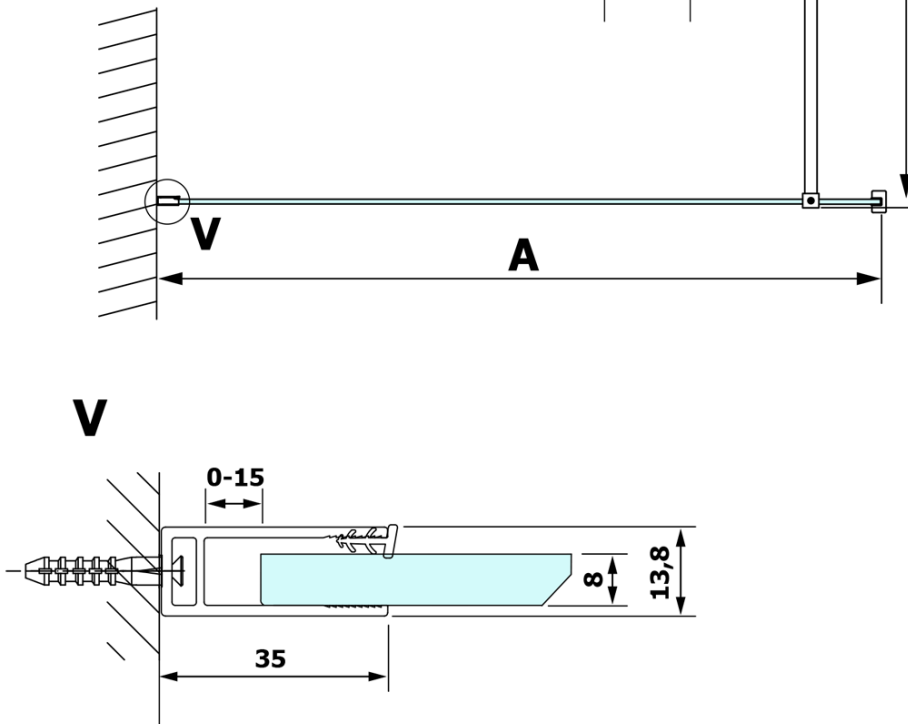

VARIO BLACK One-piece shower glass panel, wall-mount, matt glass, 1200 mm

Order code: GX1412GX1014

Basic information

Brand: Gelco
Series: VARIO

Size

Height: 2000 mm
Depth: 1200 mm

Properties

Profile colour: Black matt
Shape: Single-wall fixed screen
Glass colour: Matte glass
Glass finish: Coated glass
Glass thickness: 8 mm
Weight / Piece: 65.0 kg
Packaging: 2 Piece
Warranty: 3 years

We recommend buy

1 Piece VARIO shower screen wall support bar 1400mm, black (Order code: GX2214)

VARIO BLACK One-piece shower glass panel, wall-mount, matt glass, 1200 mm

Technical sheet

MODEL	A
GX1470	685-700
GX1480	785-800
GX1490	885-900
GX1410	985-1000
GX1411	1085-1100
GX1412	1185-1200
GX1413	1285-1300
GX1414	1385-1400