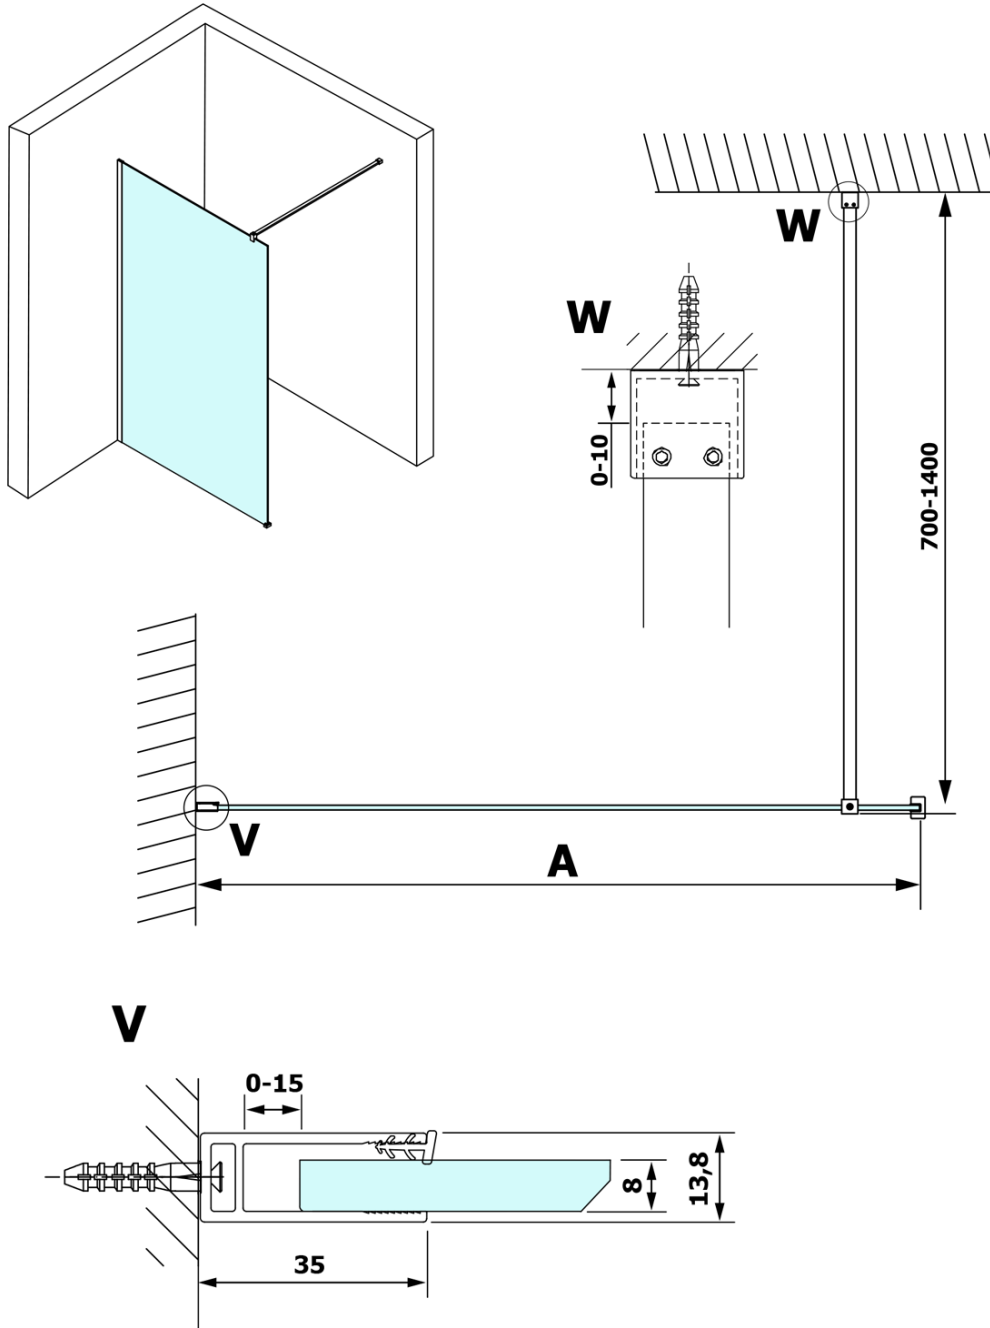

VARIO BLACK One-piece shower glass panel, wall-mount, matt glass, 1200 mm

Order code: GX1412GX1014

Basic information

Brand: Gelco
Series: VARIO

Size

Height: 2000 mm
Depth: 1200 mm

Properties

Profile colour: Black matt
Shape: Single-wall fixed screen
Glass colour: Matte glass
Glass finish: Coated glass
Glass thickness: 8 mm
Weight / Piece: 65.0 kg
Packaging: 2 Piece
Warranty: 3 years

We recommend buy

1 Piece VARIO shower screen wall support bar 1400mm, black (Order code: GX2214)

VARIO BLACK One-piece shower glass panel, wall-mount, matt glass, 1200 mm

Technical sheet

MODEL	A
GX1470	685-700
GX1480	785-800
GX1490	885-900
GX1410	985-1000
GX1411	1085-1100
GX1412	1185-1200
GX1413	1285-1300
GX1414	1385-1400