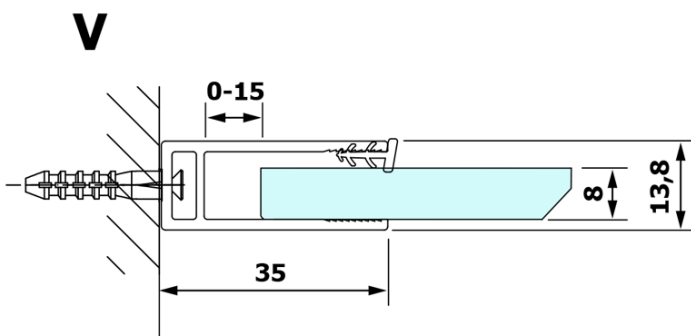

VARIO BLACK One-piece shower glass panel, wall-mount, matt glass, 1100 mm

Order code: GX1411GX1014

Basic information

Brand: Gelco
Series: VARIO

Size

Height: 2000 mm
Depth: 1100 mm

Properties

Profile colour: Black matt
Shape: Single-wall fixed screen
Glass colour: Matte glass
Glass finish: Coated glass
Glass thickness: 8 mm
Weight / Piece: 60.0 kg
Packaging: 2 Piece
Warranty: 3 years

We recommend buy

1 Piece VARIO shower screen wall support bar 1400mm, black (Order code: GX2214)

VARIO BLACK One-piece shower glass panel, wall-mount, matt glass, 1100 mm

Technical sheet

MODEL	A
GX1470	685-700
GX1480	785-800
GX1490	885-900
GX1410	985-1000
GX1411	1085-1100
GX1412	1185-1200
GX1413	1285-1300
GX1414	1385-1400