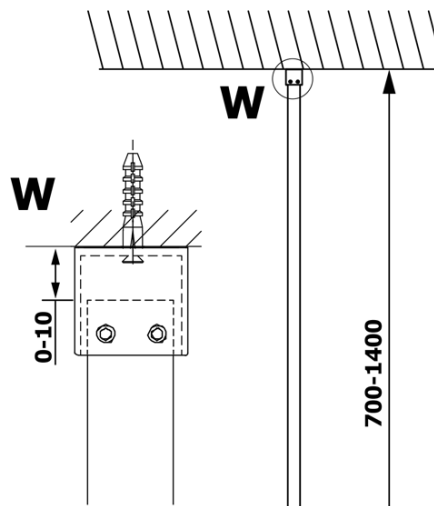

VARIO BLACK One-piece shower glass panel, wall-mount, matt glass, 1100 mm

Order code: GX1411GX1014

Basic information

Brand: Gelco
Series: VARIO

Size

Height: 2000 mm
Depth: 1100 mm

Properties

Profile colour: Black matt
Shape: Single-wall fixed screen
Glass colour: Matte glass
Glass finish: Coated glass
Glass thickness: 8 mm
Weight / Piece: 60.0 kg
Packaging: 2 Piece
Warranty: 3 years

We recommend buy

1 Piece VARIO shower screen wall support bar 1400mm, black (Order code: GX2214)

VARIO BLACK One-piece shower glass panel, wall-mount, matt glass, 1100 mm

Technical sheet

MODEL	A
GX1470	685-700
GX1480	785-800
GX1490	885-900
GX1410	985-1000
GX1411	1085-1100
GX1412	1185-1200
GX1413	1285-1300
GX1414	1385-1400