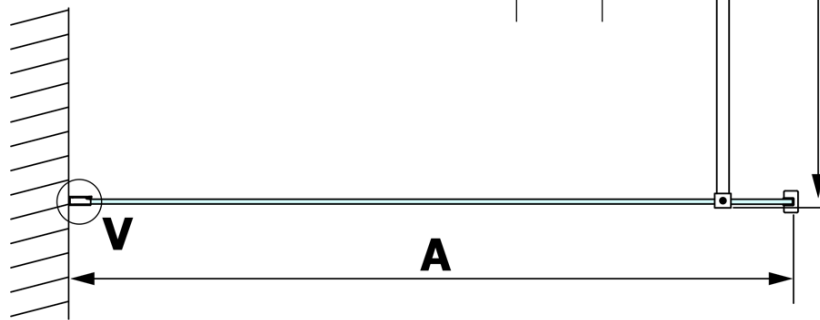

VARIO BLACK One-piece shower glass panel, wall-mount, matt glass, 1100 mm

Order code: GX1411GX1014

Basic information

Brand: Gelco
Series: VARIO

Size

Height: 2000 mm
Depth: 1100 mm

Properties

Profile colour: Black matt
Shape: Single-wall fixed screen
Glass colour: Matte glass
Glass finish: Coated glass
Glass thickness: 8 mm
Weight / Piece: 60.0 kg
Packaging: 2 Piece
Warranty: 3 years

We recommend buy

1 Piece VARIO shower screen wall support bar 1400mm, black (Order code: GX2214)

VARIO BLACK One-piece shower glass panel, wall-mount, matt glass, 1100 mm

Technical sheet

MODEL	A
GX1470	685-700
GX1480	785-800
GX1490	885-900
GX1410	985-1000
GX1411	1085-1100
GX1412	1185-1200
GX1413	1285-1300
GX1414	1385-1400