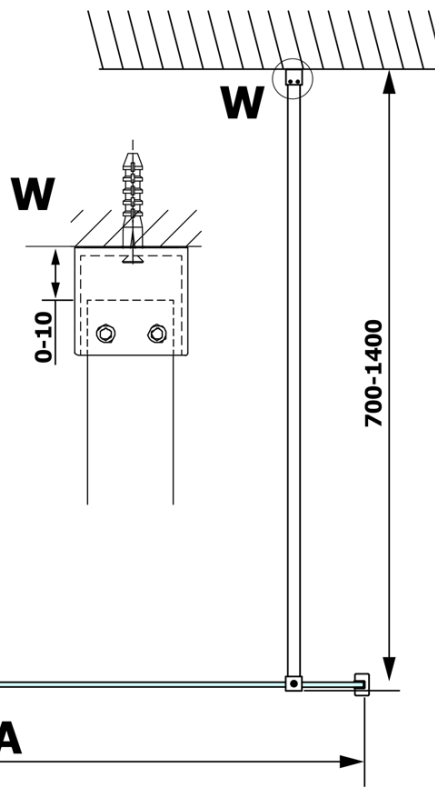

### Size

Height: 2000 mm  
Depth: 1100 mm

### We recommend buy

1 Piece VARIO shower screen wall support bar 1400mm, black (Order code: GX2214)

**VARIO BLACK One-piece shower glass panel, wall-mount, matt glass, 1100 mm**

**Technical sheet**

| MODEL  | A         |
|--------|-----------|
| GX1470 | 685-700   |
| GX1480 | 785-800   |
| GX1490 | 885-900   |
| GX1410 | 985-1000  |
| GX1411 | 1085-1100 |
| GX1412 | 1185-1200 |
| GX1413 | 1285-1300 |
| GX1414 | 1385-1400 |