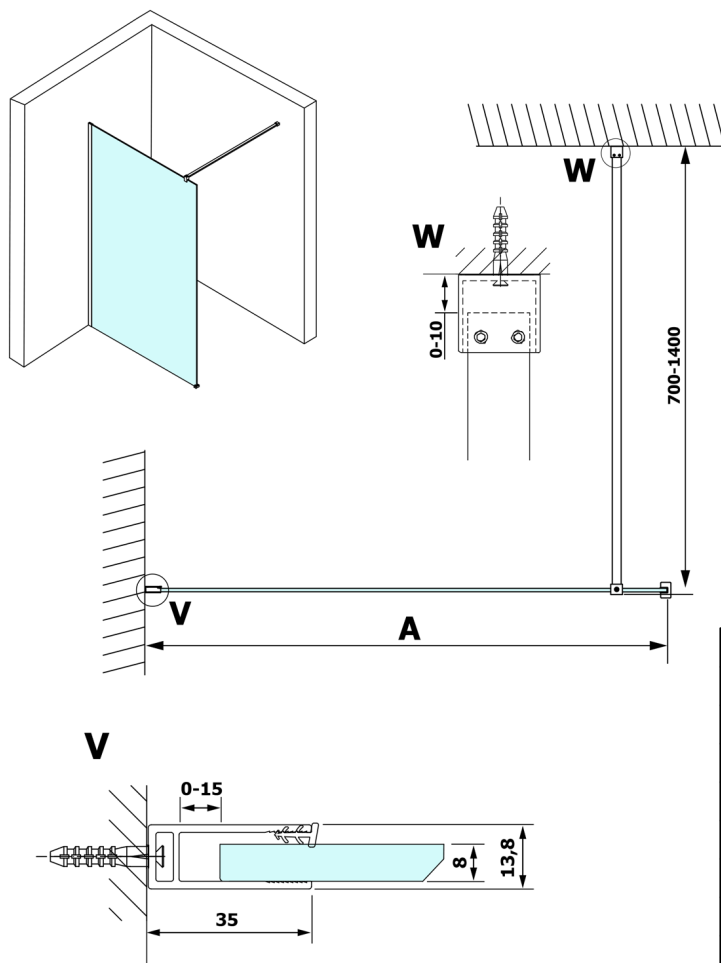

VARIO BLACK One-piece shower glass panel, wall-mount, matt glass, 1100 mm

Order code: GX1411GX1014

Size

Height: 2000 mm

Depth: 1100 mm

Properties

Warranty: 3 years

Technical sheet

MODEL	A
GX1470	685-700
GX1480	785-800
GX1490	885-900
GX1410	985-1000
GX1411	1085-1100
GX1412	1185-1200
GX1413	1285-1300
GX1414	1385-1400